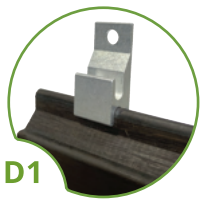

	THICKNESS	WIDTH	LENGTH	ENDS	PRIMED WITH
1x6	3/4" (18 mm)	5-3/8" (137 mm)	72" (1829 mm)	T&G	Woca Oil
1x8	3/4" (18 mm)	7" (178 mm)	72" (1829 mm)	T&G	Woca Oil

Horizontal Installation System

Batten Clip 1x6

Sheathing Clip 1x8

SIDING SECTION

Note: END - MATCHED for ease and improved quality of installation to provide full coverage on or off the stud.

Accessories

BATTEN CLIP Standard fastener

D1

SHEATHING CLIP Standard fastener

D2

Installation Benefits

Pre-oiled for immediate use. Hidden fastening. End-Matched for installation on or off stud (12"/16"/24" on centers). All dassoXTR products are 6 ft long, easy to transport, less cutting, speedier installation (30% faster).