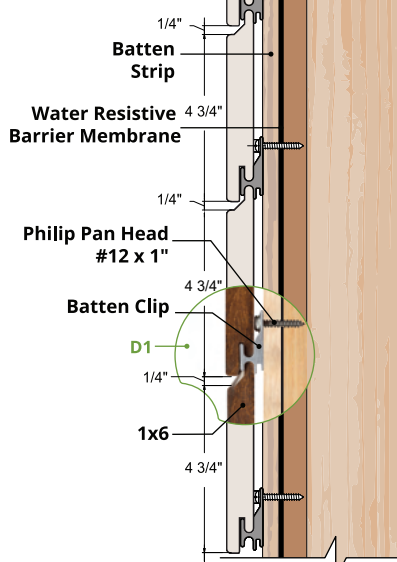

Technical Specifications

dassoXTR Shiplap Siding is the great choice for residential or commercial RainClad. In terms of plank width, you have the option of nominal size 1x8 or 1x6. Our siding planks are 6 feet long with a shiplap profile on the long side and T&G End-match on the end for an endless joint installation. When installed with the designed fastener, either sheathing or batten, the fastener will allow the planks to overlap on top of the other planks for a clean elegant look.

ESPRESSO XTR-SID18-137/178TG-PP

	THICKNESS	WIDTH	LENGTH	ENDS	PRIMED WITH
1x6	3/4" (18 mm)	5-3/8" (137 mm)	72" (1829 mm)	T&G	Woca Oil
1x8	3/4" (18 mm)	7" (178 mm)	72" (1829 mm)	T&G	Woca Oil

COGNAC EPC-SID18-137/178TG-PP

	THICKNESS	WIDTH	LENGTH	ENDS	PRIMED WITH
1x6	3/4" (18 mm)	5-3/8" (137 mm)	72" (1829 mm)	T&G	Woca Oil
1x8	3/4" (18 mm)	7" (178 mm)	72" (1829 mm)	T&G	Woca Oil

Horizontal Installation System

Batten Clip 1x6

Sheathing Clip 1x8

SIDING SECTION

Note: END - MATCHED for ease and improved quality of installation to provide full coverage on or off the stud.

Accessories

BATTEN CLIP Standard fastener

D1

SHEATHING CLIP Standard fastener