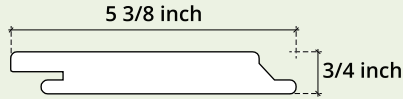

1x6 inch RainClad Siding

Cross Section View

1x8 inch RainClad Siding

Cross Section View

Siding can be installed in horizontal or vertical direction.

Batten Clip (1/4" Air Gap)

With One (1) hole to use with or without FasTrac.