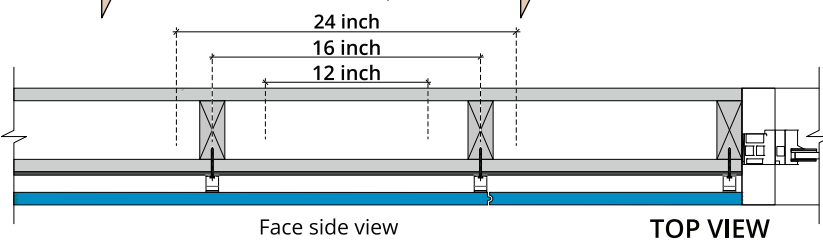

Technical Specifications

dassoXTR Shiplap Siding is the great choice for residential or commercial RainClad. In terms of plank width, you have the option of nominal size 1x8 or 1x6. Our siding planks are 6 feet long with a shiplap profile on the long side and T&G End-match on the end for an endless joint installation. When installed with the designed fastener, either sheathing or batten, the fastener will allow the planks to overlap on top of the other planks for a clean elegant look.

	THICKNESS	WIDTH	LENGTH	ENDS	PRIMED WITH
1x6	3/4" (18 mm)	5-3/8" (137 mm)	72" (1829 mm)	T&G	Woca Oil
1x8	3/4" (18 mm)	7" (178 mm)	72" (1829 mm)	T&G	Woca Oil

Horizontal Installation System

Batten Clip 1x6

Sheathing Clip 1x8

SIDING SECTION

Note: END - MATCHED for ease and improved quality of installation to provide full coverage on or off the stud.

Accessories

BATTEN CLIP Standard fastener

D1

SHEATHING CLIP Standard fastener