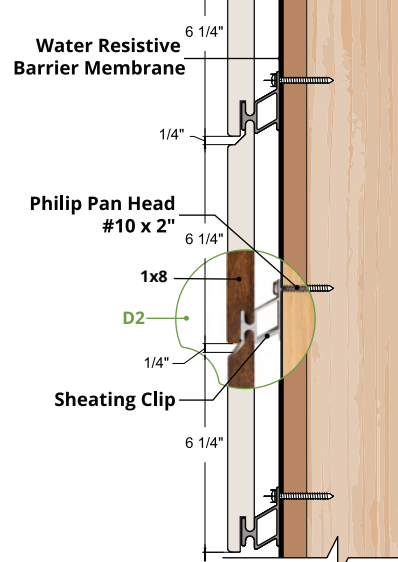

Technical Specifications

dassoXTR Shiplap Siding is the great choice for residential or commercial RainClad. In terms of plank width, you have the option of nominal size 1x8 or 1x6. Our siding planks are 6 feet long with a shiplap profile on the long side and T&G End-match on the end for an endless joint installation. When installed with the designed fastener, either sheathing or batten, the fastener will allow the planks to overlap on top of the other planks for a clean elegant look.

ESPRESSO XTR-SID18-137/178TG-PP

	THICKNESS	WIDTH	LENGTH	ENDS	PRIMED WITH
1x6	3/4" (18 mm)	5-3/8" (137 mm)	72" (1829 mm)	T&G	Woca Oil
1x8	3/4" (18 mm)	7" (178 mm)	72" (1829 mm)	T&G	Woca Oil

COGNAC EPC-SID18-137/178TG-PP

	THICKNESS	WIDTH	LENGTH	ENDS	PRIMED WITH
1x6	3/4" (18 mm)	5-3/8" (137 mm)	72" (1829 mm)	T&G	Woca Oil
1x8	3/4" (18 mm)	7" (178 mm)	72" (1829 mm)	T&G	Woca Oil

Horizontal Installation System

Batten Clip 1x6

Sheathing Clip 1x8

SIDING SECTION

Note: END - MATCHED for ease and improved quality of installation to provide full coverage on or off the stud.

Accessories

BATTEN CLIP Standard fastener

D1

SHEATHING CLIP Standard fastener