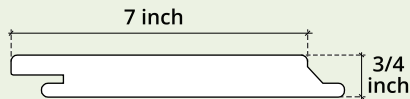

1x6 inch RainClad Siding

Cross Section View

1x8 inch RainClad Siding

Cross Section View

Siding can be installed in horizontal or vertical direction.

Batten Clip (1/4" Air Gap)

With One (1) hole to use with or without FasTrac.