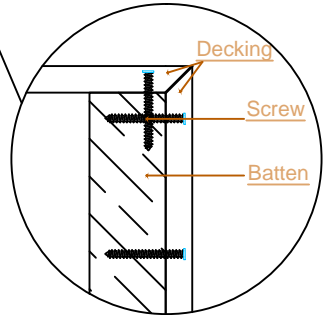

REVISIONS BY: Lina.L
REVISIONS DATE:

REVISIONS ON:

PAGE NO.:

SAP V.:

dasso XTR

dassoXTR
Fused Bamboo® for Exterior Use

PRODUCT: EPC-DK20-G1-PP starter & boarder decking plank: 20mm x 137mm

TITLE: Decking Edges

DRAWN BY: Lina.L DATE: Jan 01, 2018

SCALE: 1:1

CONTACT: 1-404-691-6872

FILE: EPC-DK20-G1-PP.DWG

PRINTED:

Thickness tolerance: ±0.2mm

Width tolerance: ±0.2mm

length tolerance: ±1mm