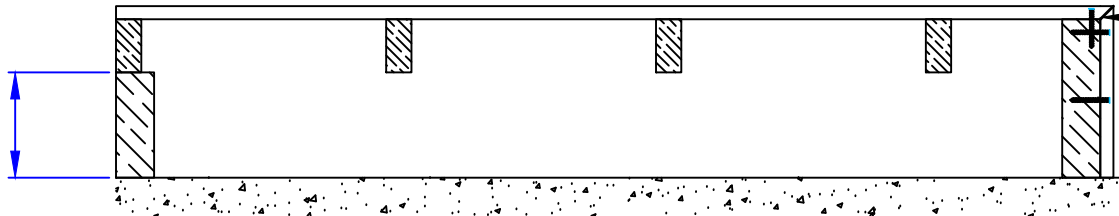

Min 152.4 [6.00in]

Option C