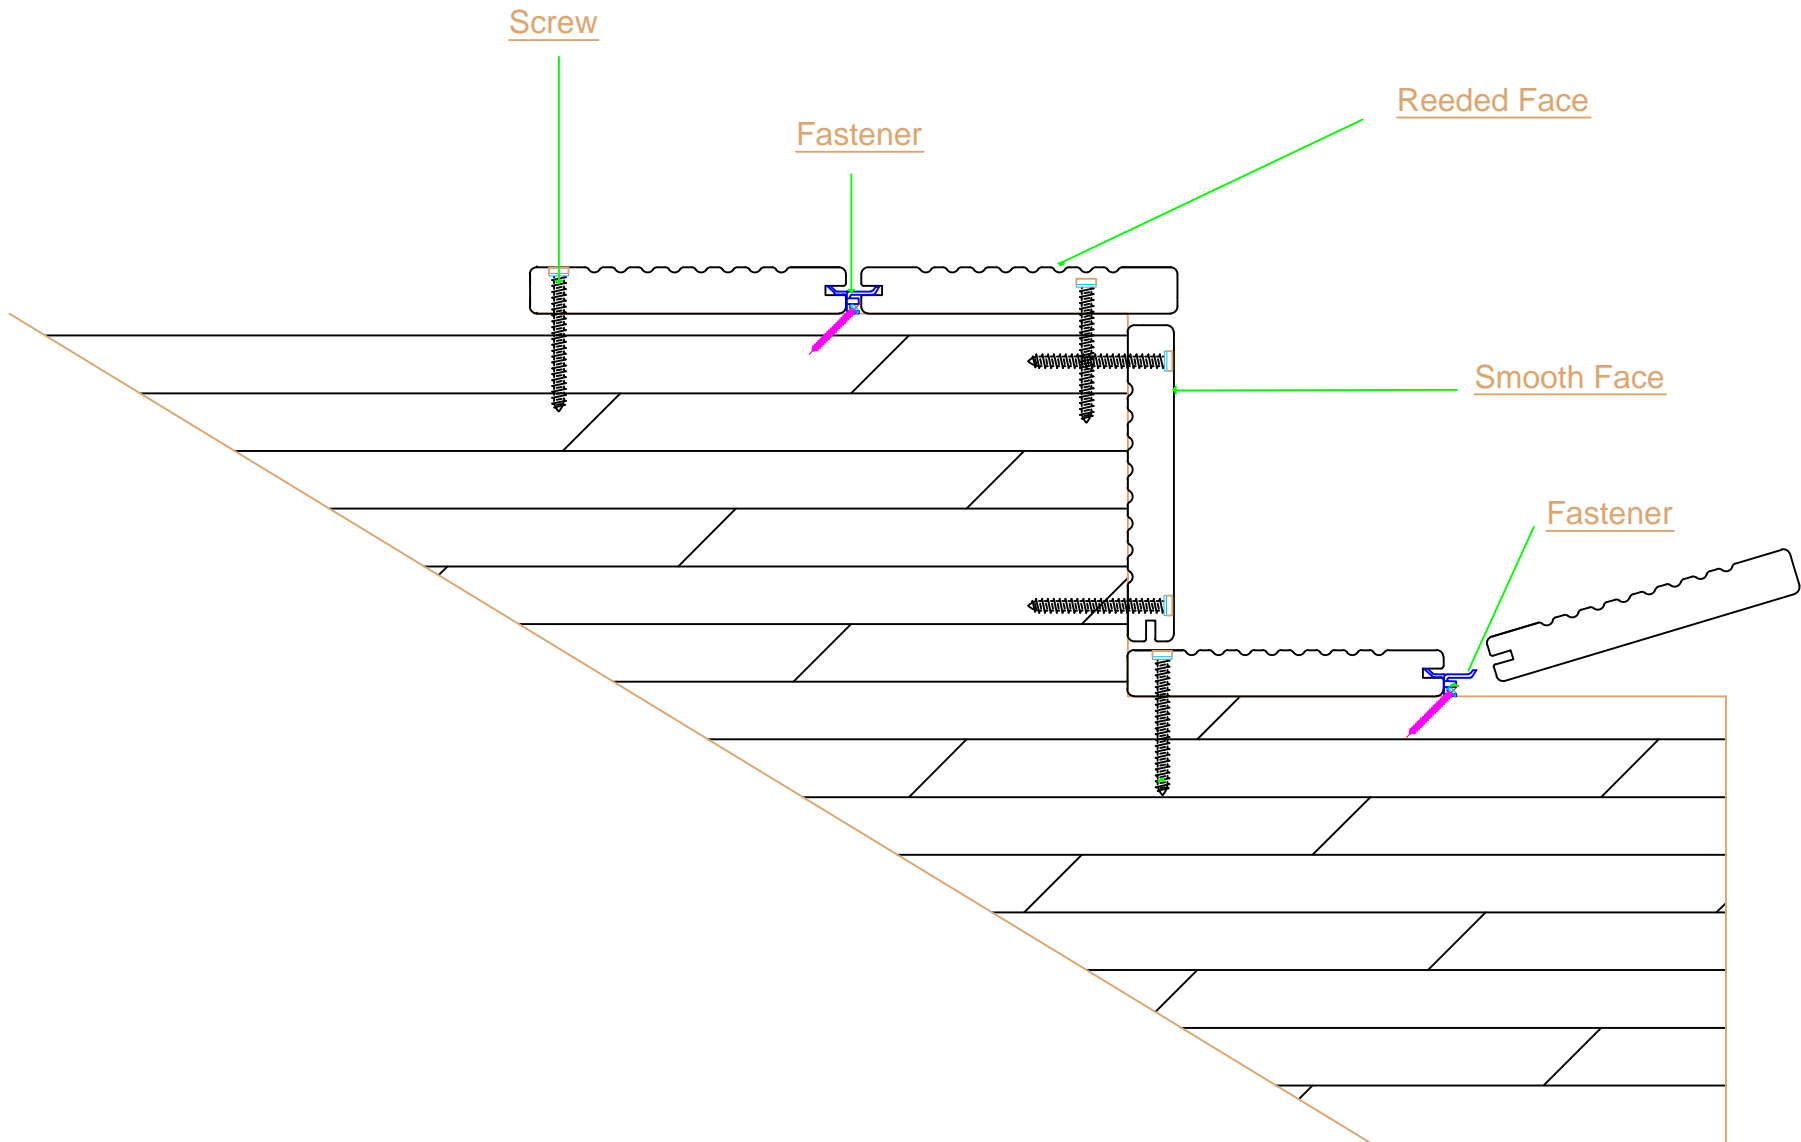

REVISED BY: Lina.L
 REVISED DATE:

REVISE ON:

PAGE NO:

SAP V:

dasso XTR

PRODUCT: EPC-DK20-G1-PP starter & boarder decking plank: 20mm x 137mm

TITLE: Decking Installation

DRAWN BY: Lina.L DATE: Jan 01, 2018

SCALE: 1:1

CONTACT: 1-404-691-6872

FILE: EPC-DK20-G1-PP.DWG

PRINTED:

Thickness tolerance: ±0.2mm

Width tolerance: ±0.2mm

length tolerance: ±1mm

REVISED BY: Lina.L	REVISE ON:	PAGE NO.:
SAP V:	dasso XTR	

PRODUCT: EPC-DK20-G1-PP starter & boarder decking plank : 20mm x 137mm				Dimensions: Interior	
TITLE: Stair Step Installation					
DRAWN BY: Lina.L	DATE: Jan 01, 2018	SCALE: 1:1	CONTACT: 1-404-691-6872		
FILE: EPC-DK20-G1-PP.DWG			PRINTED:		