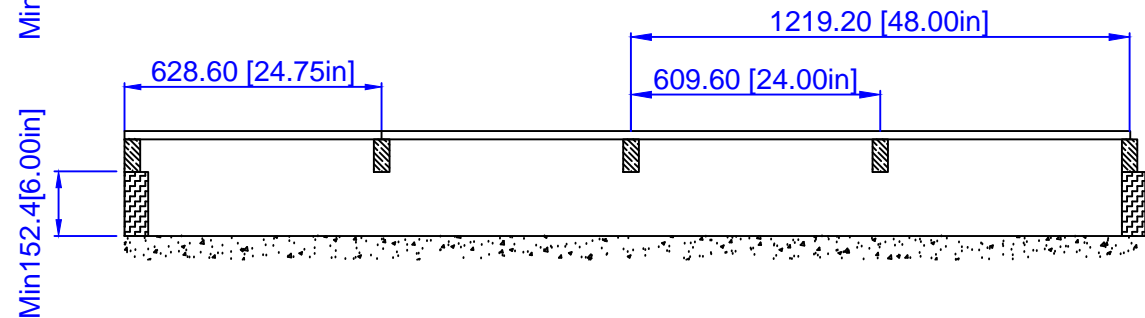

REVISED BY: Lina.L
REVISED DATE:

PAGE NO:

PRODUCT: EPC-DK20-G1-PP starter & boarder decking plank : 20mm x 137mm

TITLE: Joist Spacing

DRAWN BY: Lina.L DATE: Jan 01, 2018

SCALE: 1:1

CONTACT: 1-404-691-6872

FILE: EPC-DK20-G1-PP.DWG

PRINTED:

Thickness tolerance: ±0.2mm

Width tolerance: ±0.2mm

length tolerance: ±1mm

SAP V:

dasso XTR