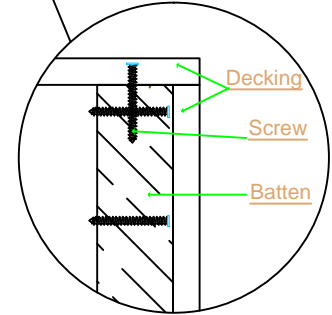

Min 152.4 [6.00in]

406.40 [16.00in]

Min 152.4 [6.00in]

Min 152.4 [6.00in]

REVISIONS BY: Lina.L
REVISIONS DATE:

REVISIONS ON:

PAGE NO.:

SAP V.:

dasso XTR

dassoXTR
Fused Bamboo® for Exterior Use

PRODUCT: EPC-DK20-G1-PP starter & boarder decking plank: 20mm x 137mm

TITLE: Decking Edges

DRAWN BY: Lina.L DATE: Jan 01, 2018

SCALE: 1:1

CONTACT: 1-404-691-6872

FILE: EPC-DK20-G1-PP.DWG

PRINTED:

Thickness tolerance: ±0.2mm

Width tolerance: ±0.2mm

length tolerance: ±1mm