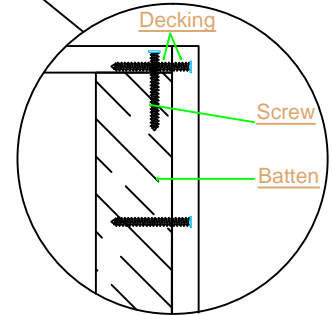

Min 152.4 [6.00in]

406.40 [16.00in]

Min 152.4 [6.00in]

Min 152.4 [6.00in]

REVISIONS BY: Lina.L
REVISIONS DATE:

REVISIONS ON:

PAGE NO.:

SAP V.:

dasso XTR

dassoXTR
Fused Bamboo® for Exterior Use

PRODUCT: EPC-DK20-G1-PP starter & boarder decking plank: 20mm x 137mm

TITLE: Decking Edges

DRAWN BY: Lina.L DATE: Jan 01, 2018

SCALE: 1:1

CONTACT: 1-404-691-6872

FILE: EPC-DK20-G1-PP.DWG

PRINTED:

Thickness tolerance: ±0.2mm

Width tolerance: ±0.2mm

length tolerance: ±1mm