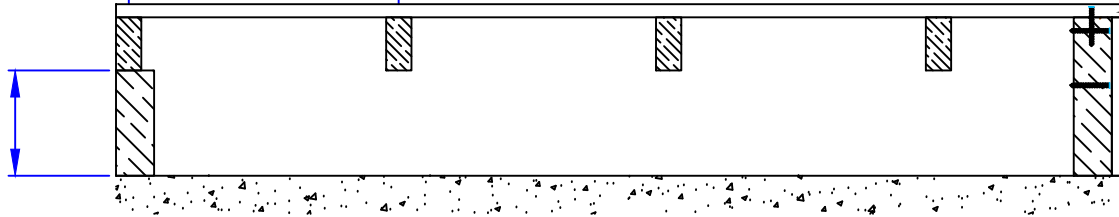

Min 152.4 [6.00in]

406.40 [16.00in]

Option A