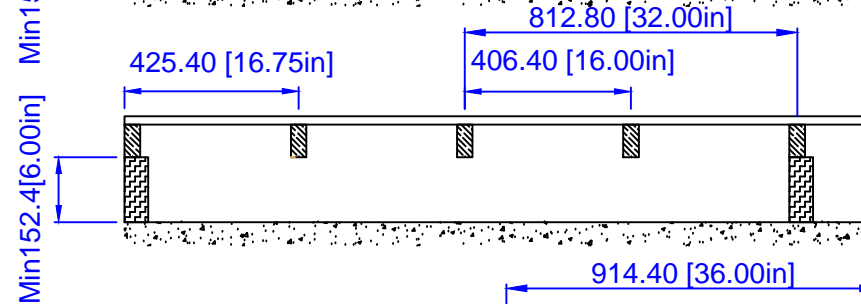

(c) 18" center to center