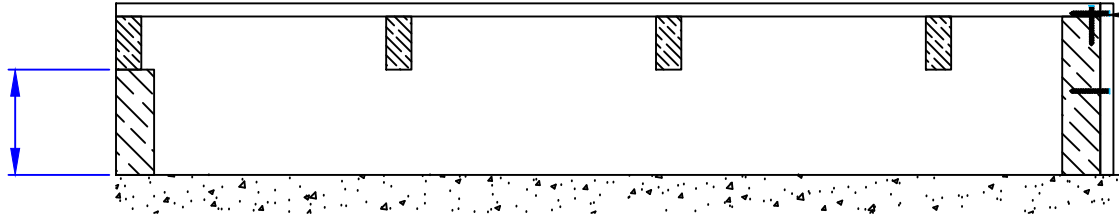

Min 152.4 [6.00in]

Option B