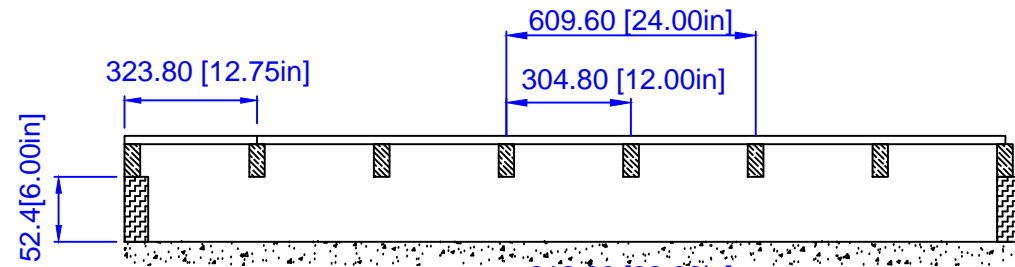

Joist spacing option

(a) 12" center to center

(b) 16" center to center