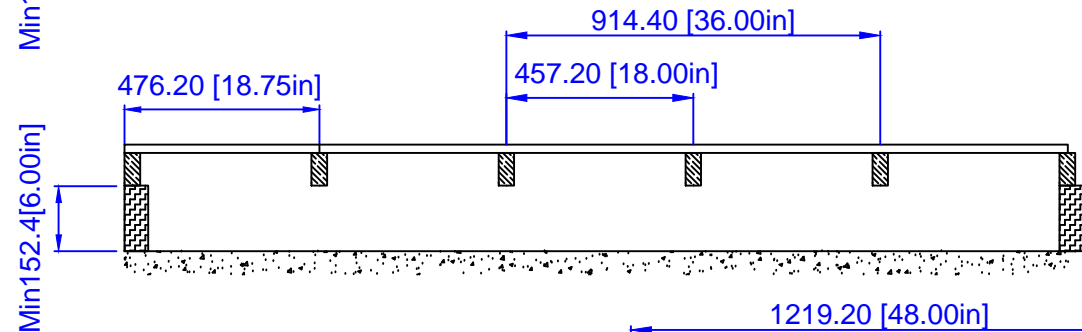

(d) 24" center to center