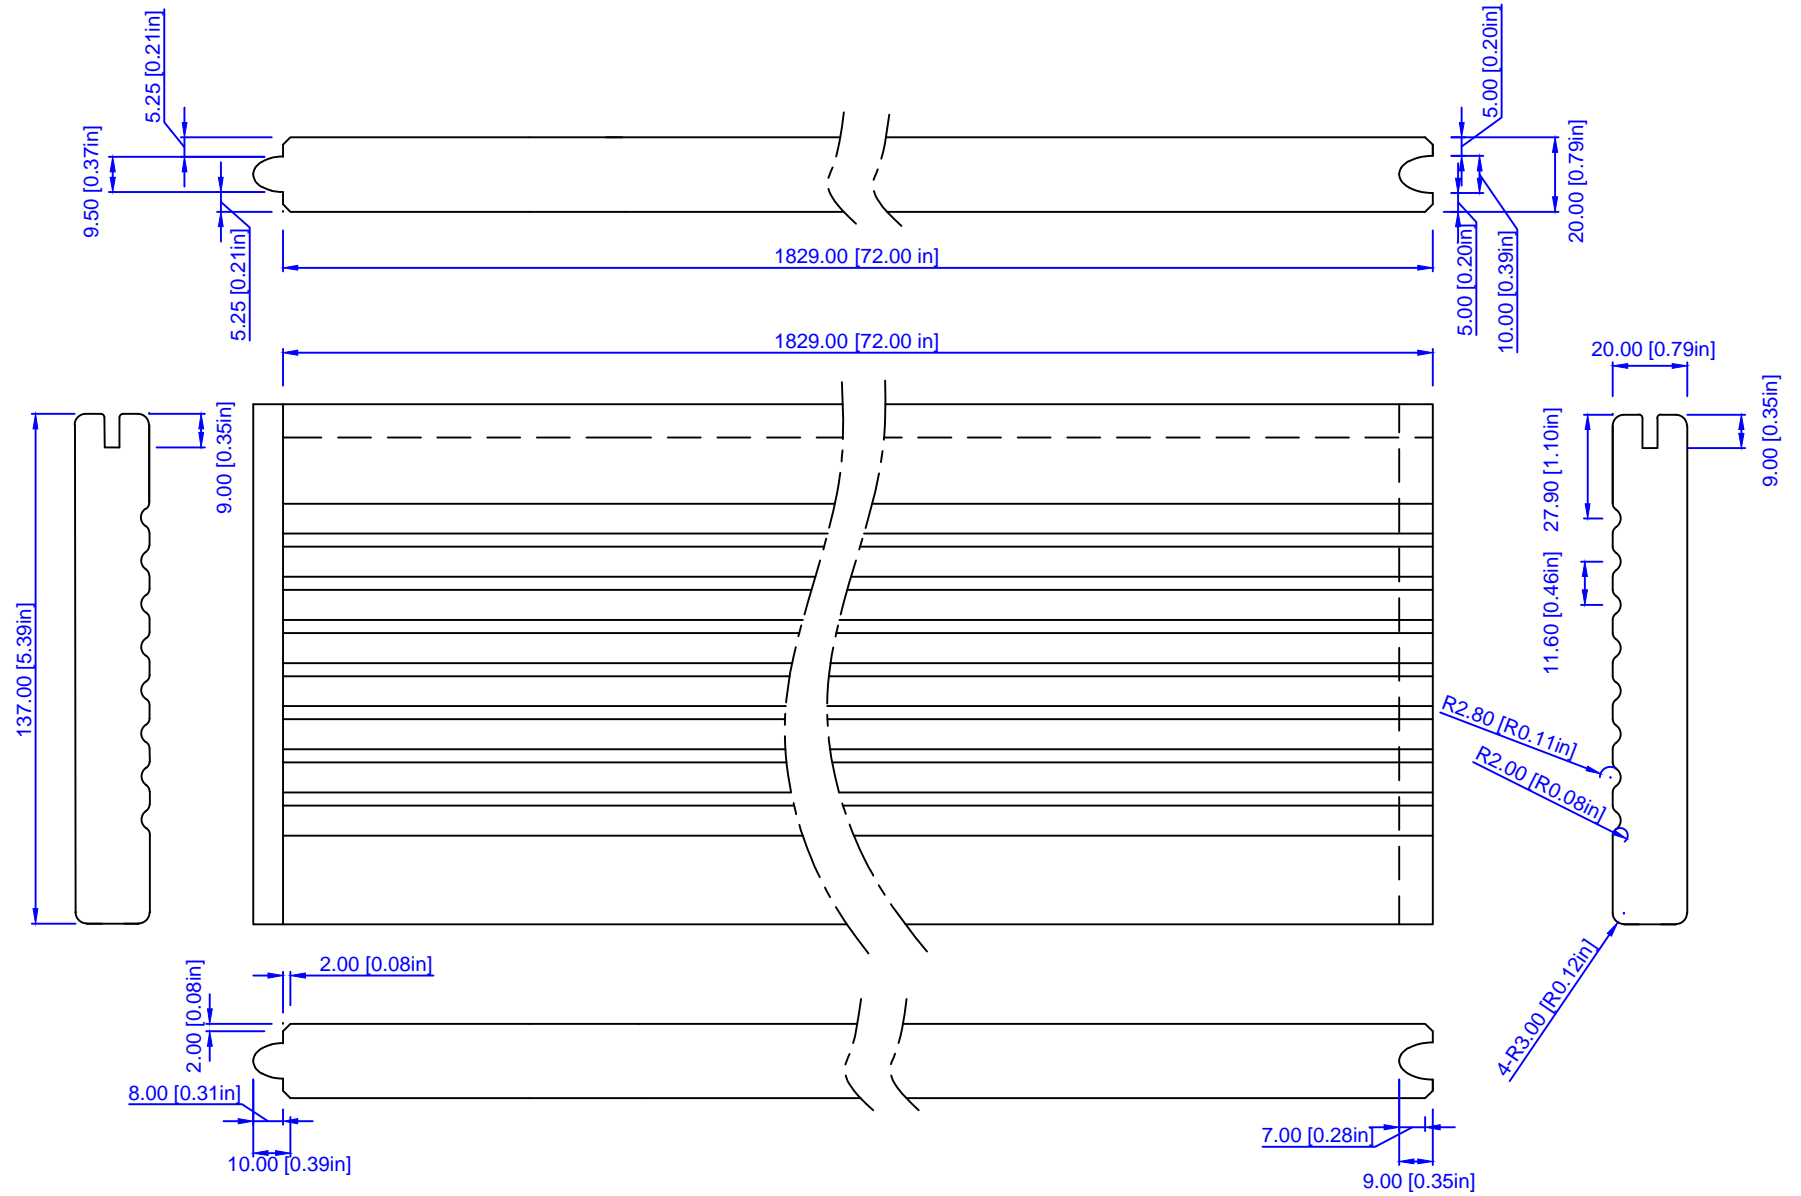

REVISED BY: Lina.L
REVISED DATE:

PAGE NO:

dassoXTR
Fused Bamboo® for Exterior Use

PRODUCT: EPC-DK20-G1-PP starter & boarder decking plank : 20mm x 137mm

TITLE: Overview

DRAWN BY: Lina.L DATE: Jan 01, 2018

SCALE: 1:1

CONTACT: 1-404-691-6872

FILE: EPC-DK20-G1-PP.DWG

PRINTED:

Thickness tolerance: ±0.2mm

Width tolerance: ±0.2mm

length tolerance: ±1mm

SAP V:

dasso XTR