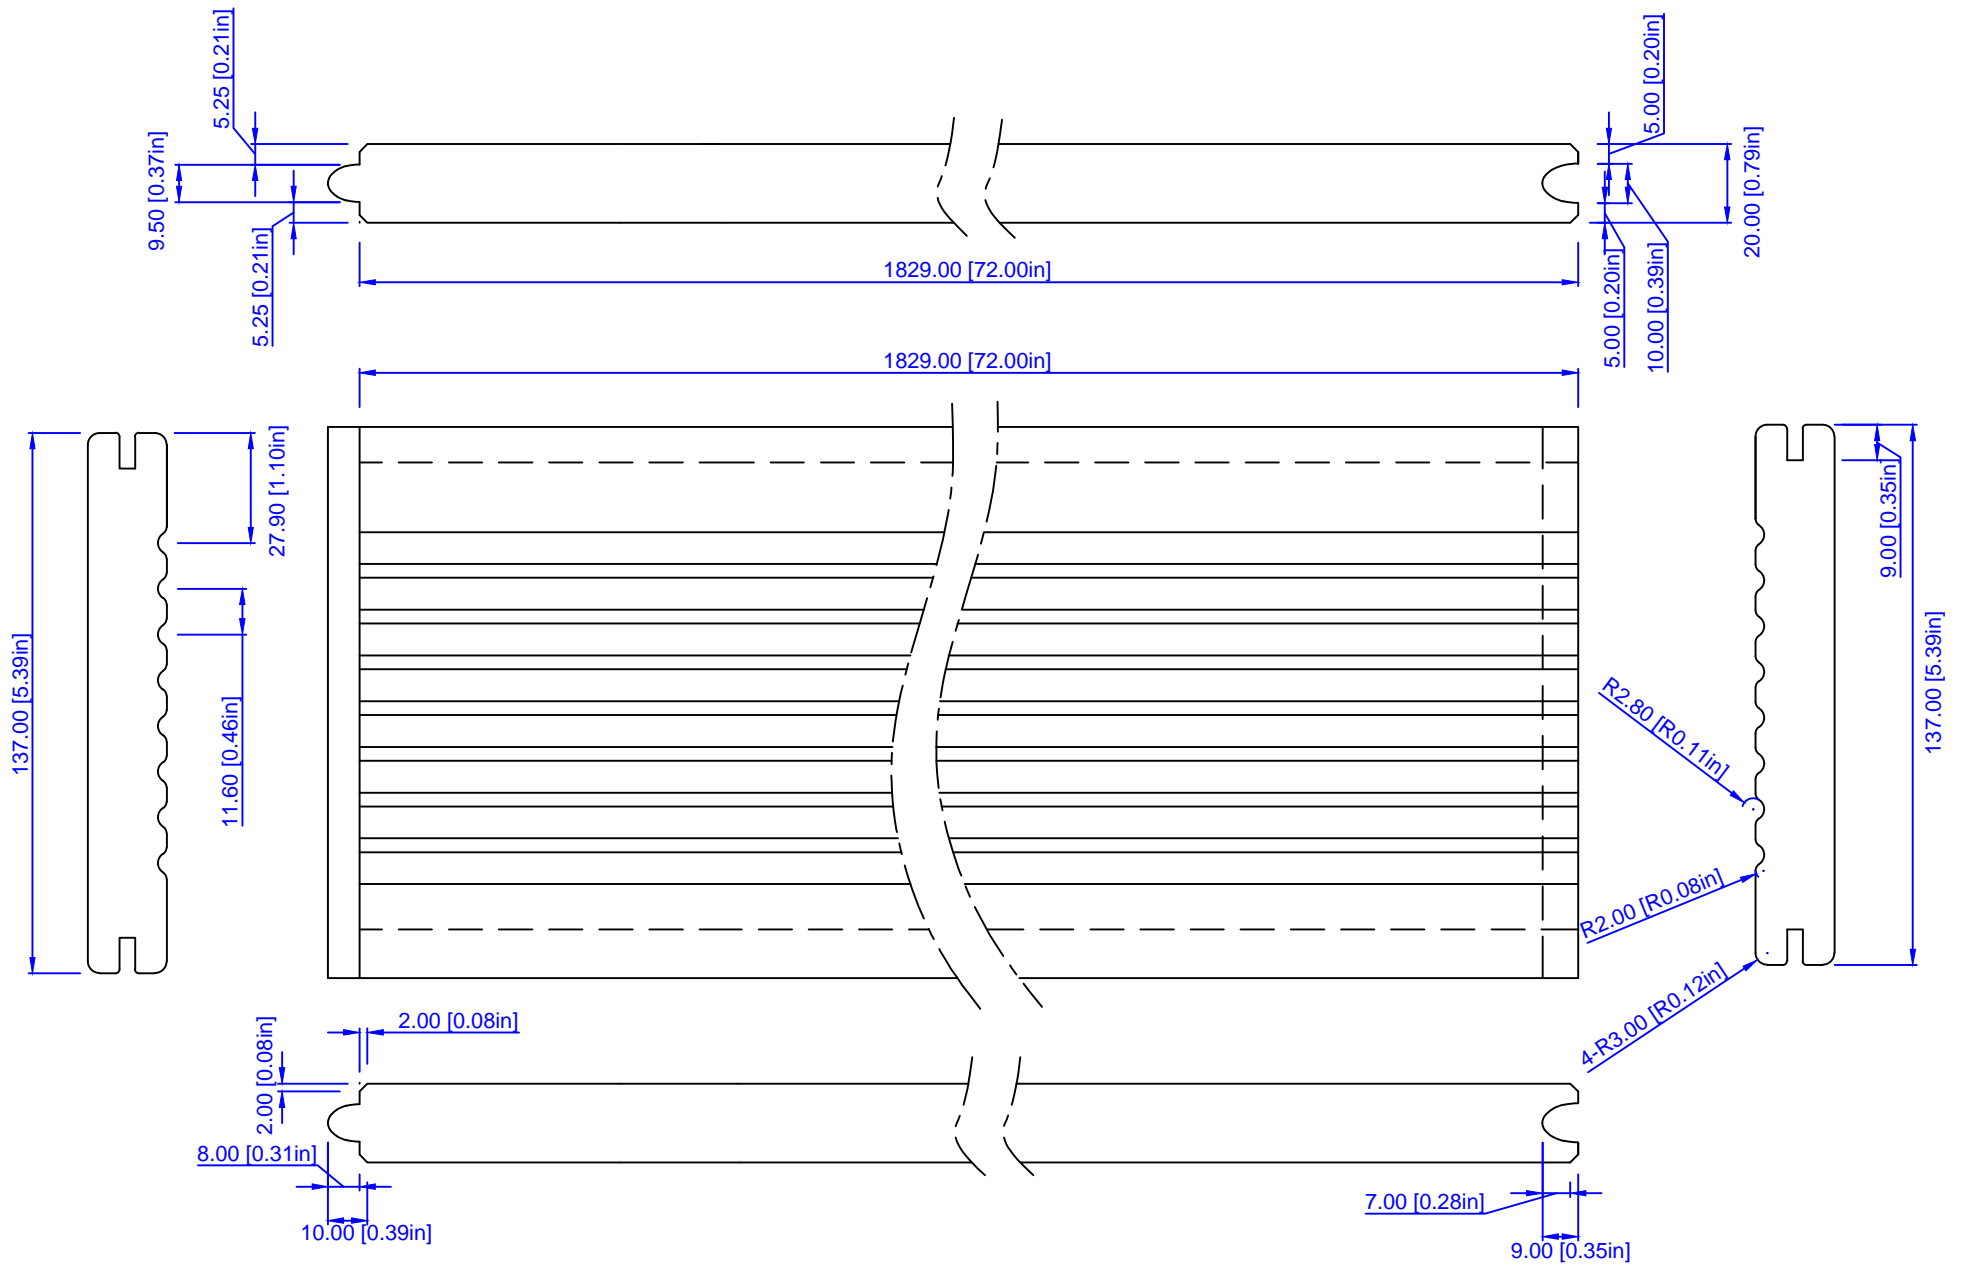

REVISED BY: Lina.L

REVISE ON:

PAGE NO.:

SAP V.:

dasso XTR

PRODUCT: XTR-DK20-G2-PP decking plank: 20mm x 137mm

TITLE: Profile

DRAWN BY: Lina.L DATE: Jan 01, 2018 SCALE: 1:1 CONTACT: 1-404-691-6872

FILE: XTR-DK20-G2-PP.DWG

Thickness tolerance: ±0.2mm

Width tolerance: ±0.2mm

length tolerance: ±1mm

PRINTED:

REVISED BY: Lina.L
 REVISION: REVISION ON: REVISION DATE:
 SAP V:
 dasso XTR

PAGE NO:

dassoXTR
 Fused Bamboo® for Exterior Use
 6060 Boat Rock Blvd SW
 Atlanta, GA 30336
 www.dassoxtr.com
 Tel: 1-404-691-6872

PRODUCT: XTR-DK20-G2-PP decking plank : 20mm x 137mm

TITLE: Overview

DRAWN BY: Lina.L DATE: Jan 01, 2018 SCALE: 1:1 CONTACT: 1-404-691-6872

FILE: XTR-DK20-G2-PP.DWG

Thickness tolerance: ±0.2mm
 Width tolerance: ±0.2mm
 length tolerance: ±1mm