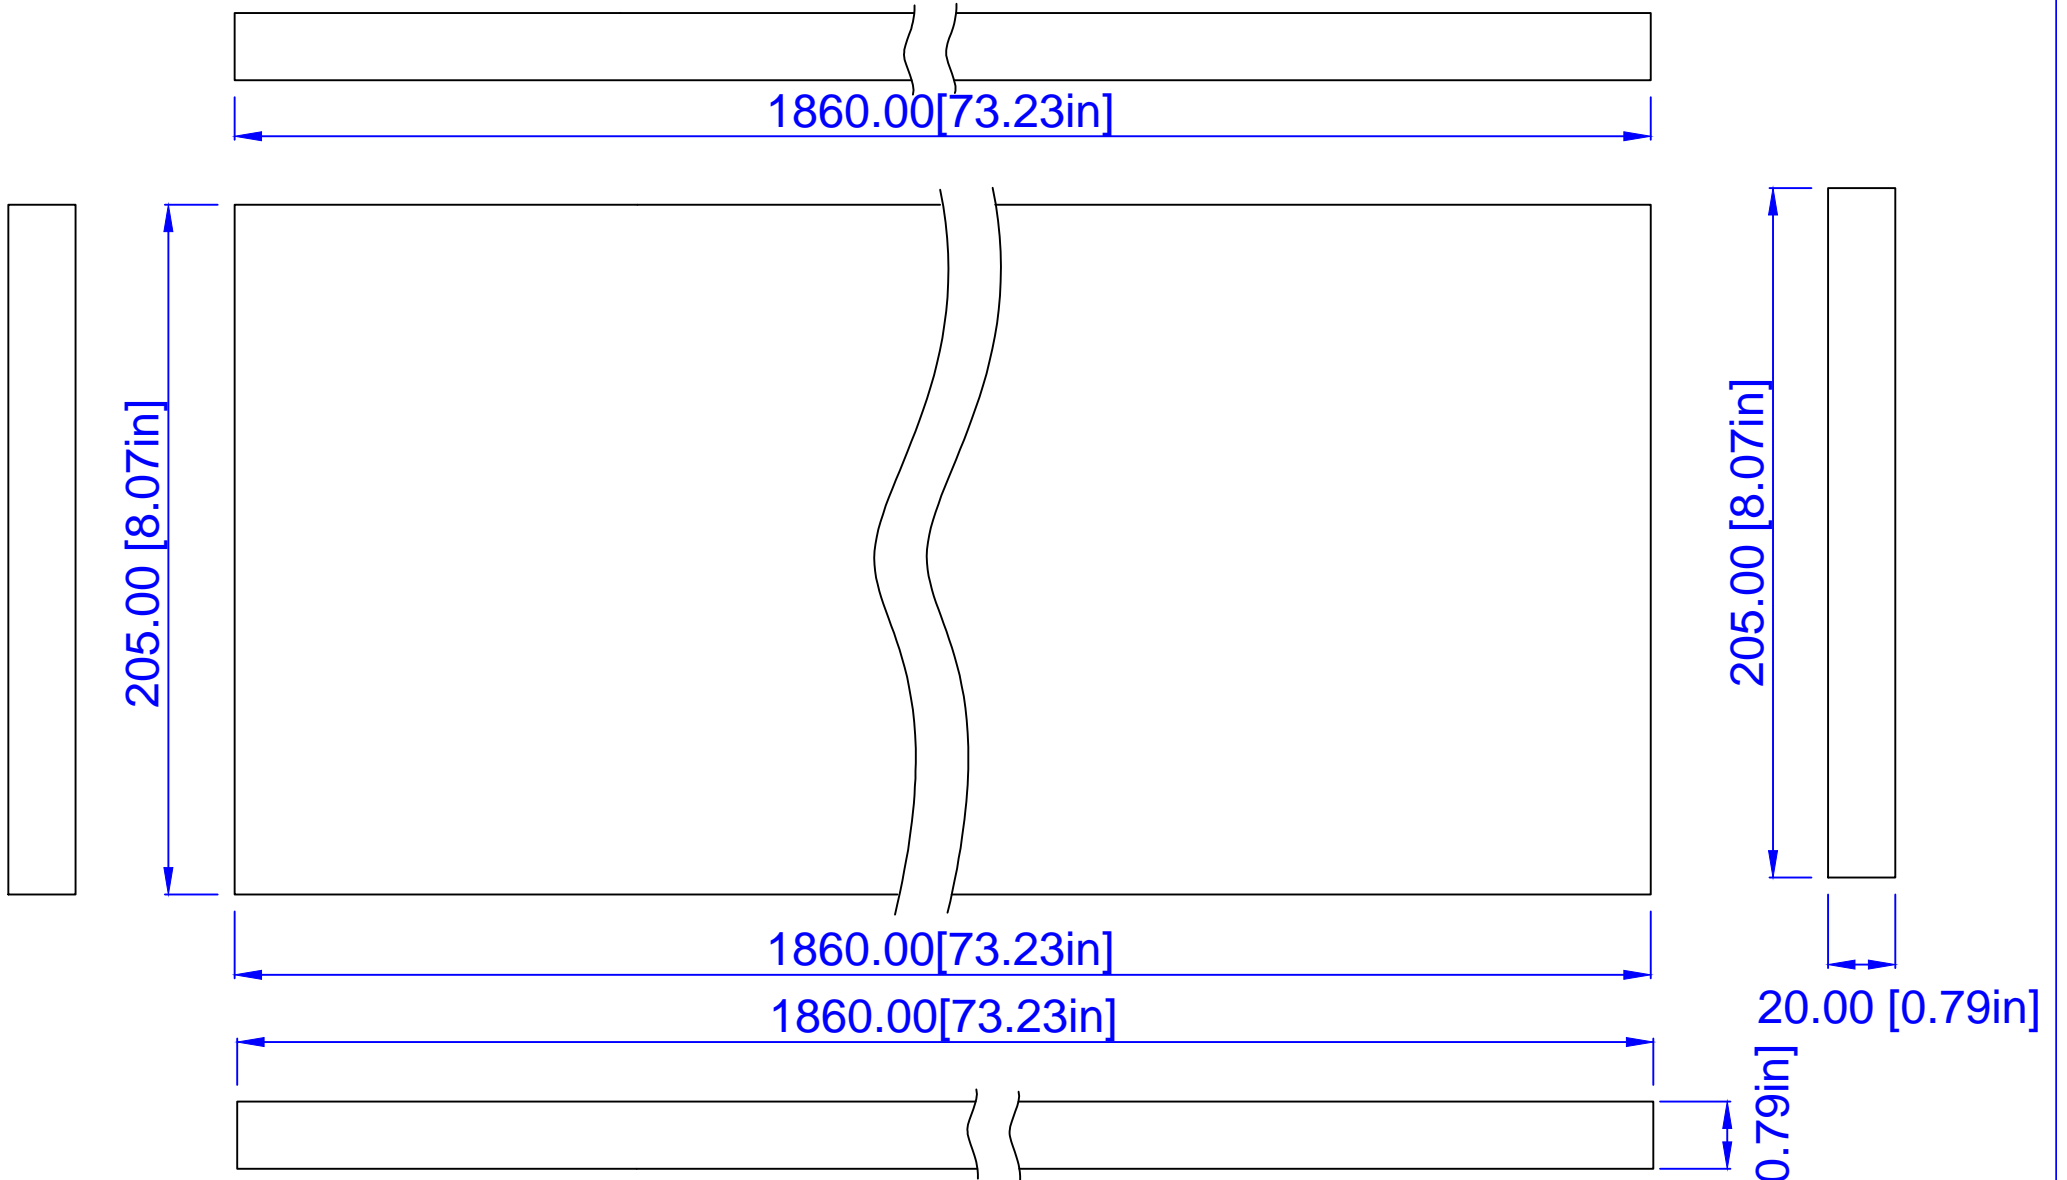

REVISED BY: Lina.L REVISED DATE:	REVISE ON:	PAGE NO:	dassoXTR Fused Bamboo™ for Exterior Use <small>6650 Boat Rock Blvd SW Atlanta, GA 30336 www.dassoxt.com Tel. 1-404-691-6872</small>	PRODUCT: EPC-LUM20-205-UF TITLE: Profile	Thickness tolerance: ±0.2mm Width tolerance: ±0.2mm length tolerance: ±1mm
SAP V: dasso XTR				DRAWN BY: Lina.L DATE: Jan 01, 2018 SCALE: 1:1 CONTACT: 1-404-691-6872 FILE: EPC-LUM20-205-UF.DWG PRINTED:	

REVISED BY: Lina.L	REVISE ON:	PAGE NO.:
SAP V.:		
dasso XTR		

PRODUCT: EPC-LUM20-205-UF			
TITLE: Overview			
DRAWN BY: Lina.L	DATE: Jan 01, 2018	SCALE: 1:1	CONTACT: 1-404-691-6872
FILE: EPC-LUM20-205-UF.DWG		PRINTED:	

Thickness tolerance: ±0.2mm
Width tolerance: ±0.2mm
length tolerance: ±1mm

20.00 [0.79in]