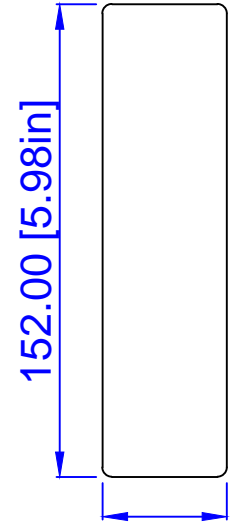

40.00 [1.57in]

152.00 [5.98in]

40.00 [1.57in]

1860.00 [73.23in]

REVISOR: Lina.L

REVISED ON:

PAGE NO.:

SAP V:

dasso XTR

dassoXTR
Fused Bamboo® for Exterior Use

PRODUCT: EPC-LUM40-152-UF

TITLE: Overview

DRAWN BY: Lina.L

DATE: Jan 01, 2018

SCALE: 1:1

CONTACT: 1-404-691-6872

FILE: EPC-LUM40-152-UF.DWG

PRINTED:

Thickness tolerance: ±0.2mm

Width tolerance: ±0.2mm

length tolerance: ±1mm