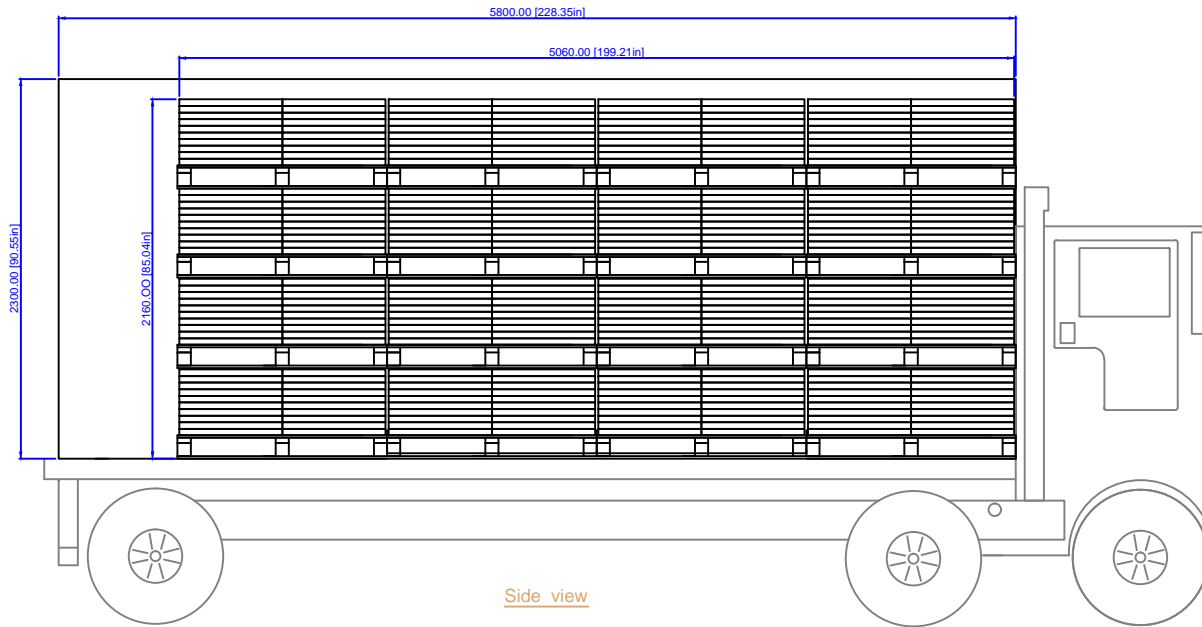

SAP V:

dasso XTR

There are 4 band in the middle of the pallet

There are 4 belts out of the pallet: before packaging the 4 belts, the wrap film is at least three layers and ensure full of the decking.

Layout: 2 rows x 10 layers

Corner guard on each corner

REVISED BY: Lina.L	REVISE ON:
REVISED DATE:	
SAP V:	
dasso XTR	

PAGE NO:

PRODUCT: EPC-PAN40H	SCALE:
TITLE: Pallet Layout	
DRAWN BY: Lina.L	DATE: Jan 01, 2018
1:1	CONTACT: 1-404-691-6872
FILE: EPC-PAN40H.DWG	PRINTED:

Thickness tolerance: ±1mm
Width tolerance: ±1mm
length tolerance: ±1mm

REVISED BY: Lina.L
 REVISION: 1
 REVISED DATE:
 SAP-V:
 dasso XTR

PAGE NO:

PRODUCT: EPC-PAN40H

TITLE: 20' Container Loading—16 Pallet Max

DRAWN BY: Lina.L DATE: Jan 01, 2018

SCALE: 1:1

CONTACT: 1-404-691-6872

FILE: EPC-PAN40H.DWG

PRINTED:

Dimensions: Interior