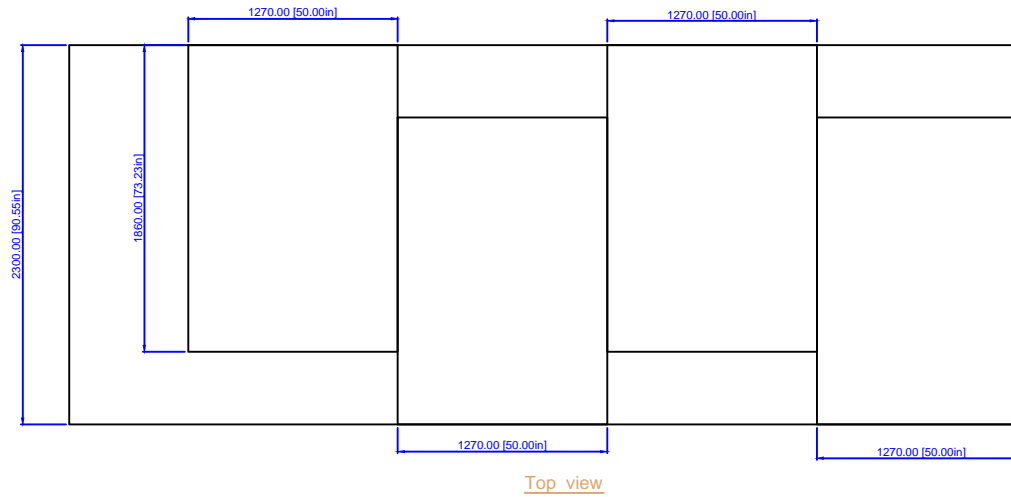

SAP V:

dasso XTR

There are 4 band in the middle of the pallet

There are 4 belts out of the pallet: before packaging the 4 belts, the wrap film is at least three layers and ensure full of the decking.

Layout: 2 rows x 10 layers

Corner guard on each corner

REVISED BY: Lina.L	REVISE ON:
REVISED DATE:	
SAP V:	
dasso XTR	

PAGE NO:

PRODUCT: EPC-PAN40H	SCALE:
TITLE: Pallet Layout	
DRAWN BY: Lina.L	DATE: Jan 01, 2018
1:1	CONTACT: 1-404-691-6872
FILE: EPC-PAN40H.DWG	PRINTED:

Thickness tolerance: ±1mm
Width tolerance: ±1mm
length tolerance: ±1mm

REVISED BY: Lina.L
 REVISION: 1
 REVISED DATE:
 SAP-V:
 dasso XTR

PAGE NO:

PRODUCT: EPC-PAN40H

TITLE: 20' Container Loading—16 Pallet Max

DRAWN BY: Lina.L DATE: Jan 01, 2018

SCALE: 1:1

CONTACT: 1-404-691-6872

FILE: EPC-PAN40H.DWG

PRINTED:

Dimensions: Interior