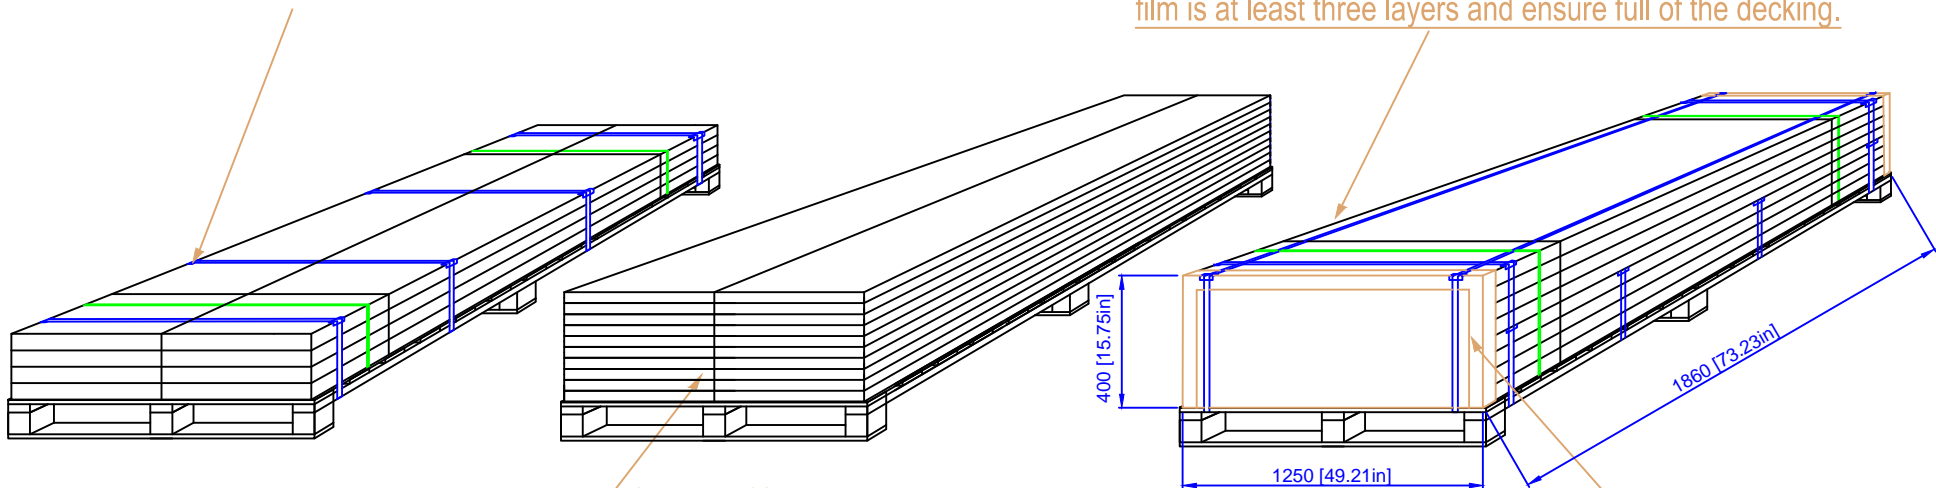

DRAWN BY: Lina.L DATE: Jan 01, 2018

SCALE: 1:1

CONTACT: 1-404-691-6872

FILE: EPC-PAN40H.DWG

PRINTED:

Thickness tolerance: ±1mm

Width tolerance: ±1mm

length tolerance: ±1mm

SAP V:

dasso XTR

There are 4 band in the middle of the pallet

There are 4 belts out of the pallet: before packaging the 4 belts, the wrap film is at least three layers and ensure full of the decking.

Layout: 2 rows x 10 layers

Corner guard on each corner

REVISED BY: Lina.L	REVISE ON:
REVISED DATE:	
SAP V:	
dasso XTR	

PAGE NO:

PRODUCT: EPC-PAN40H	SCALE:
TITLE: Pallet Layout	
DRAWN BY: Lina.L	DATE: Jan 01, 2018
1:1	CONTACT: 1-404-691-6872
FILE: EPC-PAN40H.DWG	PRINTED:

Thickness tolerance: ±1mm
Width tolerance: ±1mm
length tolerance: ±1mm

REVISED BY: Lina.L
 REVISION: 1
 REVISED DATE:
 SAP-V:
 dasso XTR

PAGE NO:

PRODUCT: EPC-PAN40H

TITLE: 20' Container Loading—16 Pallet Max