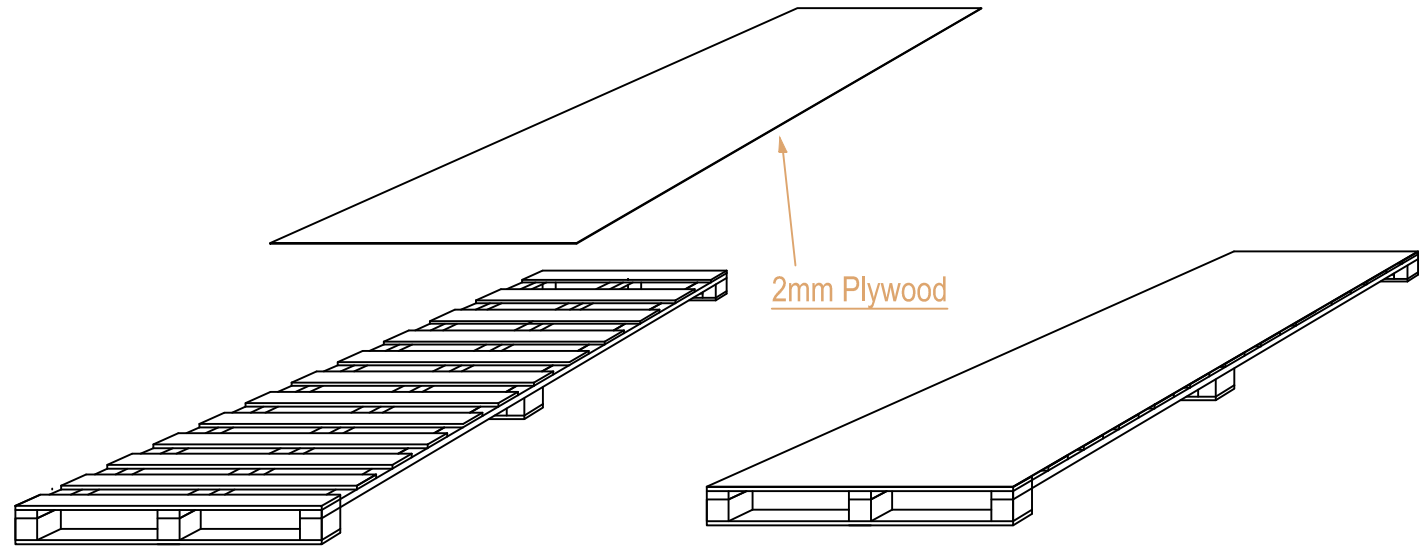

DRAWN BY: Lina.L DATE: Jan 01, 2018

SCALE: 1:1

CONTACT: 1-404-691-6872

FILE: EPC-PAN40H.DWG

PRINTED:

Thickness tolerance: ±1mm

Width tolerance: ±1mm

length tolerance: ±1mm

SAP V:

dasso XTR

There are 4 band in the middle of the pallet

There are 4 belts out of the pallet: before packaging the 4 belts, the wrap film is at least three layers and ensure full of the decking.

Layout: 2 rows x 10 layers

Corner guard on each corner

REVISED BY: Lina.L	REVISE ON:
REVISED DATE:	
SAP V:	
dasso XTR	

PAGE NO:

PRODUCT: EPC-PAN40H	SCALE:
TITLE: Pallet Layout	
DRAWN BY: Lina.L	DATE: Jan 01, 2018
1:1	CONTACT: 1-404-691-6872
FILE: EPC-PAN40H.DWG	PRINTED:

Thickness tolerance: ±1mm
Width tolerance: ±1mm
length tolerance: ±1mm

REVISED BY: Lina.L
 REVISION: 1
 REVISED DATE:
 SAP-V:
 dasso XTR

PAGE NO:

PRODUCT: EPC-PAN40H

TITLE: 20' Container Loading—16 Pallet Max