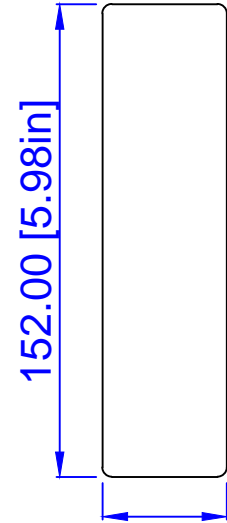

REVISIONS: Lina.L REVISED DATE:	REVISE ON: 	PAGE NO: 	 Fused Bamboo™ for Exterior Use 6650 Boat Rock Blvd SW Atlanta, GA 30336 www.dassoxttr.com Tel. 1-404-691-6872	PRODUCT: XTR-LUM40-152-UF TITLE: Profile DRAWN BY: Lina.L DATE: Jan 01, 2018 SCALE: 1:1 CONTACT: 1-404-691-6872 FILE: XTR-LUM40-152-UF.DWG	Thickness tolerance: ±0.2mm Width tolerance: ±0.2mm length tolerance: ±1mm
dasso XTR					

40.00 [1.57in]

152.00 [5.98in]

40.00 [1.57in]

1860.00 [73.23in]

REVISED BY: Lina.L	REVISE ON:	PAGE NO.:
SAP V.:		
dasso XTR		

PRODUCT: XTR-LUM40-152-UF			
TITLE: Overview			
DRAWN BY: Lina.L	DATE: Jan 01, 2018	SCALE: 1:1	CONTACT: 1-404-691-6872
FILE: XTR-LUM40-152-UF.DWG		PRINTED:	

Thickness tolerance: ±0.2mm
Width tolerance: ±0.2mm
length tolerance: ±1mm