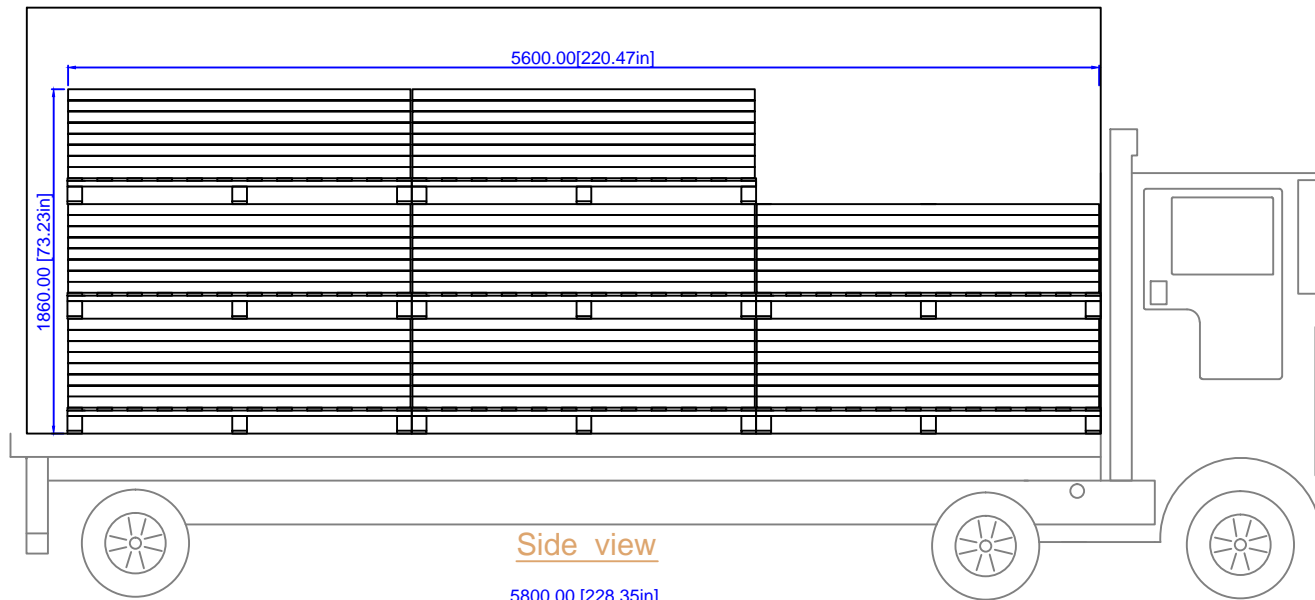

Layout: 5 rows x 25 layers

Corner guard on each corner

REVISED BY: Lina.L
REVISED DATE:

PAGE NO:

PRODUCT: XTR-LUM20-205-UF

TITLE: Pallet Layout

DRAWN BY: Lina.L DATE: Jan 01, 2018

SCALE: 1:1

SIDE VIEW

TOP VIEW

REVISED BY: Lina.L
 REVISED DATE:
 SAP-V:
 dasso XTR

PAGE NO:

PRODUCT: XTR-LUM20-205-UF
 TITLE: 20' Container Loading—18 Pallet Max
 DRAWN BY: Lina.L DATE: Jan 01, 2018 SCALE: 1:1 CONTACT: 1-404-691-6872
 FILE: XTR-LUM20-205-UF.DWG PRINTED:

Dimensions: Interior

Side view

Top view

REVISED BY: Lina.L REVISED ON: REVISED DATE:	PAGE NO.:	 <p>690 Boat Rock Blvd SW Atlanta, GA 30336 www.dassoxtf.com Tel: 1-404-691-6872</p>	PRODUCT: XTR-LUM20-205-UF			Dimensions: Interior
SAP V: dasso XTR			TITLE: 20' Container Loading—17 Pallet			
			DRAWN BY: Lina.L	DATE: Jan 01, 2018	SCALE: 1:1	CONTACT: 1-404-691-6872
			FILE: XTR-LUM20-205-UF.DWG			PRINTED: