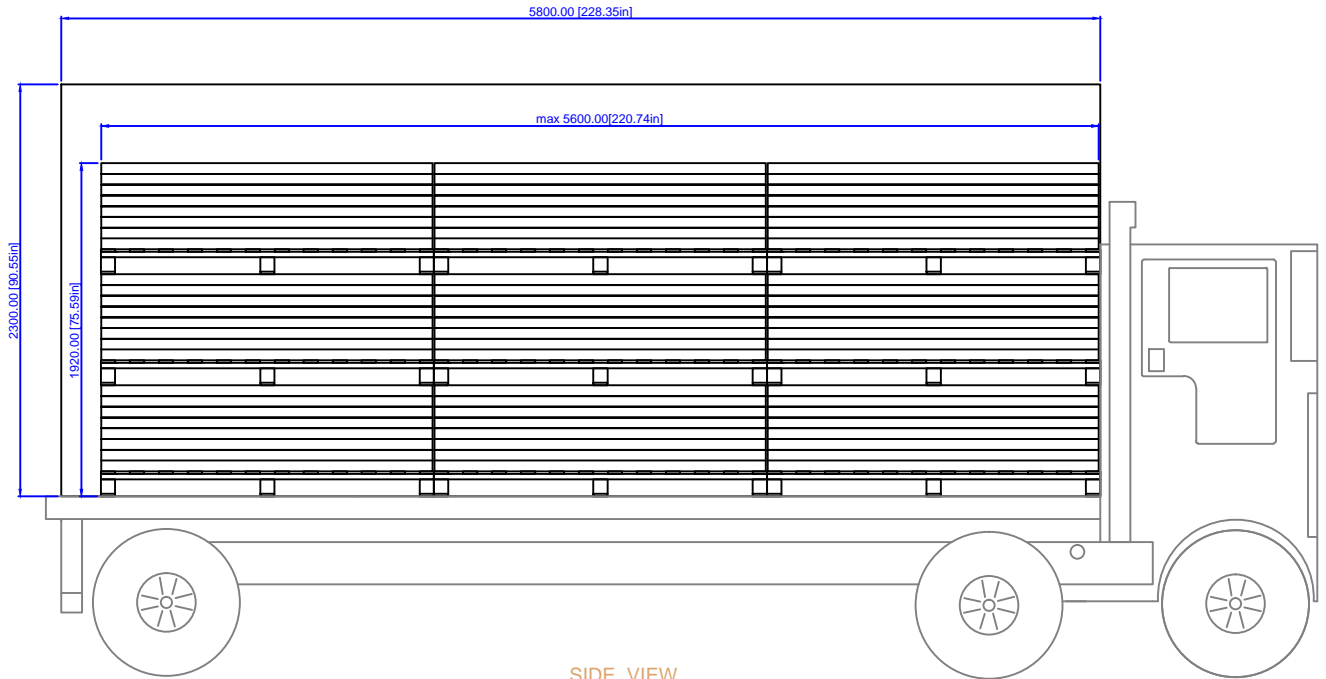

Layout: 5 rows x 25 layers

Corner guard on each corner

REVISED BY: Lina.L
REVISED DATE:

PAGE NO:

PRODUCT: XTR-LUM20-205-UF

TITLE: Pallet Layout

DRAWN BY: Lina.L DATE: Jan 01, 2018

SCALE: 1:1

CONTACT: 1-404-691-6872

FILE: XTR-LUM20-205-UF.DWG

PRINTED:

Thickness tolerance: ±1mm

Width tolerance: ±1mm

length tolerance: ±1mm

SAP V:

dasso XTR

SIDE VIEW

TOP VIEW

REVISED BY: Lina.L
 REVISED DATE:
 SAP-V:
 dasso XTR

PAGE NO:

PRODUCT: XTR-LUM20-205-UF
 TITLE: 20' Container Loading—18 Pallet Max
 DRAWN BY: Lina.L DATE: Jan 01, 2018 SCALE: 1:1 CONTACT: 1-404-691-6872
 FILE: XTR-LUM20-205-UF.DWG PRINTED:

Dimensions: Interior

Side view

Top view

REVISED BY: Lina.L REVISED ON: REVISED DATE:	PAGE NO.:	 <p>690 Boat Rock Blvd SW Atlanta, GA 30336 www.dassoxtf.com Tel: 1-404-691-6872</p>	PRODUCT: XTR-LUM20-205-UF			Dimensions: Interior
SAP V: dasso XTR			TITLE: 20' Container Loading—17 Pallet			
			DRAWN BY: Lina.L	DATE: Jan 01, 2018	SCALE: 1:1	CONTACT: 1-404-691-6872
			FILE: XTR-LUM20-205-UF.DWG			PRINTED: