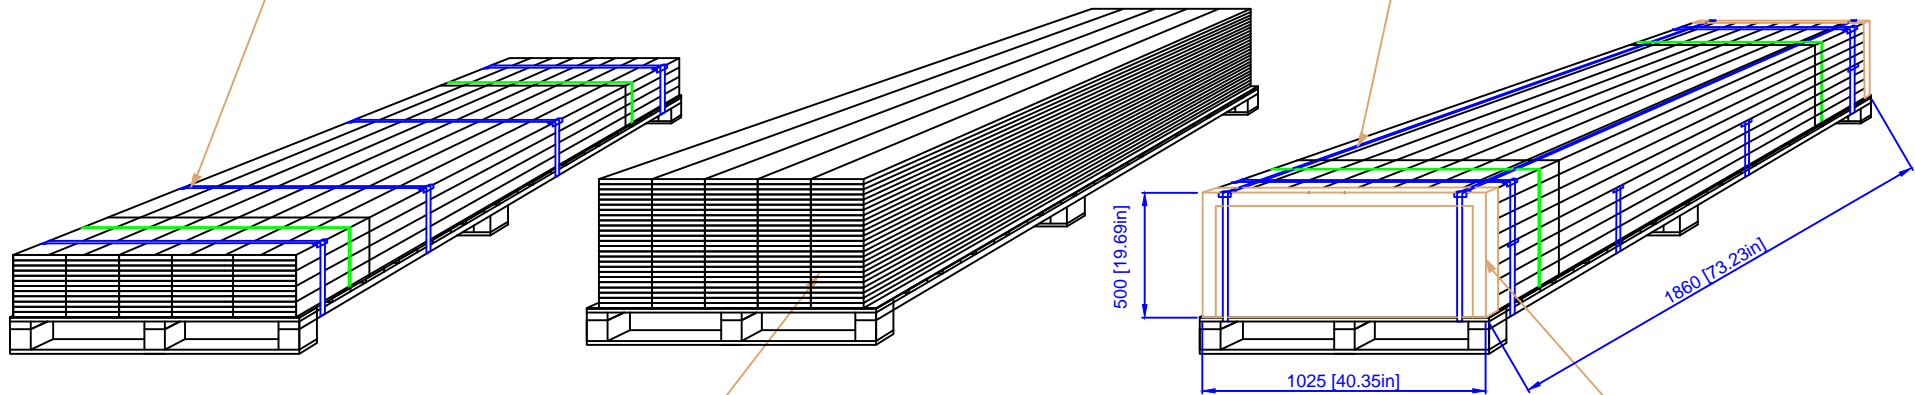

length tolerance: ±1mm

SAP V:

dasso XTR

There are 4 band in the middle of the pallet

There are 4 belts out of the pallet: before packaging the 4 belts, the wrap film is at least three layers and ensure full of the decking.

Layout: 5 rows x 25 layers

Corner guard on each corner

REVISED BY: Lina.L
REVISED DATE:

PAGE NO:

PRODUCT: XTR-LUM20-205-UF

TITLE: Pallet Layout

DRAWN BY: Lina.L DATE: Jan 01, 2018

SCALE: 1:1

SIDE VIEW

TOP VIEW

REVISED BY: Lina.L
 REVISED DATE:
 SAP-V:
 dasso XTR

PAGE NO:

PRODUCT: XTR-LUM20-205-UF
 TITLE: 20' Container Loading—18 Pallet Max
 DRAWN BY: Lina.L DATE: Jan 01, 2018 SCALE: 1:1 CONTACT: 1-404-691-6872
 FILE: XTR-LUM20-205-UF.DWG PRINTED:

Dimensions: Interior

Side view

Top view

REVISED BY: Lina.L REVISED ON: REVISED DATE:	PAGE NO.:	 <p>690 Boat Rock Blvd SW Atlanta, GA 30336 www.dassoxtf.com Tel: 1-404-691-6872</p>	PRODUCT: XTR-LUM20-205-UF			Dimensions: Interior
SAP V: dasso XTR			TITLE: 20' Container Loading—17 Pallet			
			DRAWN BY: Lina.L	DATE: Jan 01, 2018	SCALE: 1:1	CONTACT: 1-404-691-6872
			FILE: XTR-LUM20-205-UF.DWG			PRINTED: