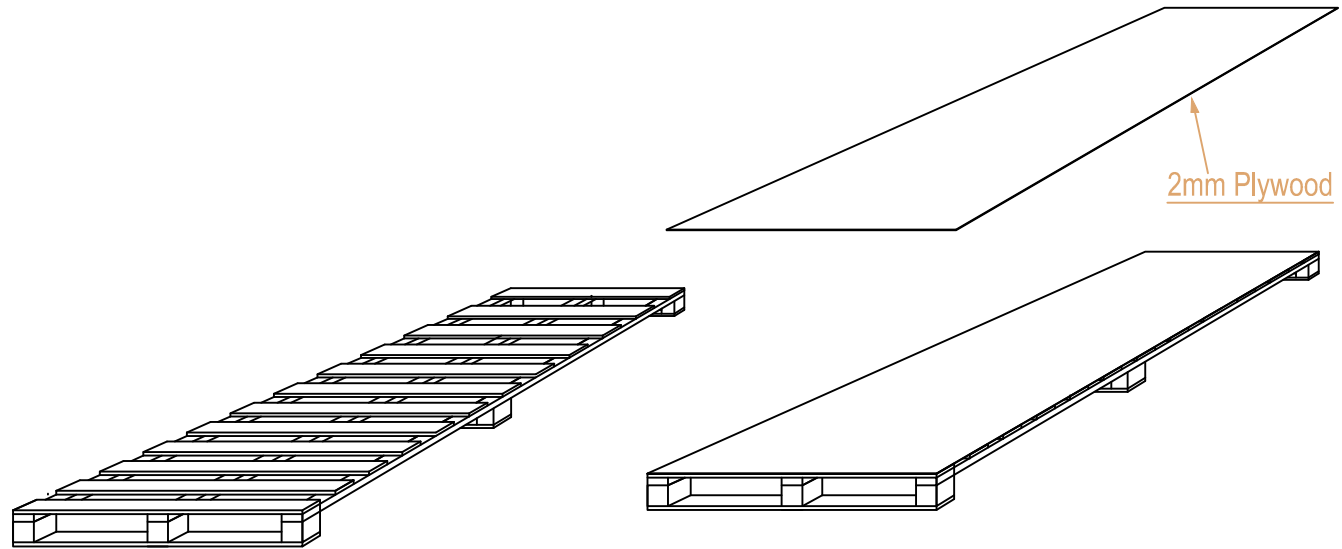

length tolerance: ±1mm

SAP V:

dasso XTR

There are 4 band in the middle of the pallet

There are 4 belts out of the pallet: before packaging the 4 belts, the wrap film is at least three layers and ensure full of the decking.

Layout: 5 rows x 25 layers

Corner guard on each corner

REVISED BY: Lina.L
REVISED DATE:

PAGE NO:

PRODUCT: XTR-LUM20-205-UF

TITLE: Pallet Layout

DRAWN BY: Lina.L DATE: Jan 01, 2018

SCALE: 1:1

SIDE VIEW

TOP VIEW

REVISED BY: Lina.L
 REVISED DATE:
 SAP-V:
 dasso XTR

PAGE NO:

PRODUCT: XTR-LUM20-205-UF
 TITLE: 20' Container Loading—18 Pallet Max
 DRAWN BY: Lina.L DATE: Jan 01, 2018 SCALE: 1:1 CONTACT: 1-404-691-6872
 FILE: XTR-LUM20-205-UF.DWG PRINTED:

Dimensions: Interior

Side view

Top view

REVISED BY: Lina.L REVISED ON: REVISED DATE:	PAGE NO.:	 <p>690 Boat Rock Blvd SW Atlanta, GA 30336 www.dassoxtf.com Tel: 1-404-691-6872</p>	PRODUCT: XTR-LUM20-205-UF			Dimensions: Interior
SAP V: dasso XTR			TITLE: 20' Container Loading—17 Pallet			
			DRAWN BY: Lina.L	DATE: Jan 01, 2018	SCALE: 1:1	CONTACT: 1-404-691-6872
			FILE: XTR-LUM20-205-UF.DWG			PRINTED: