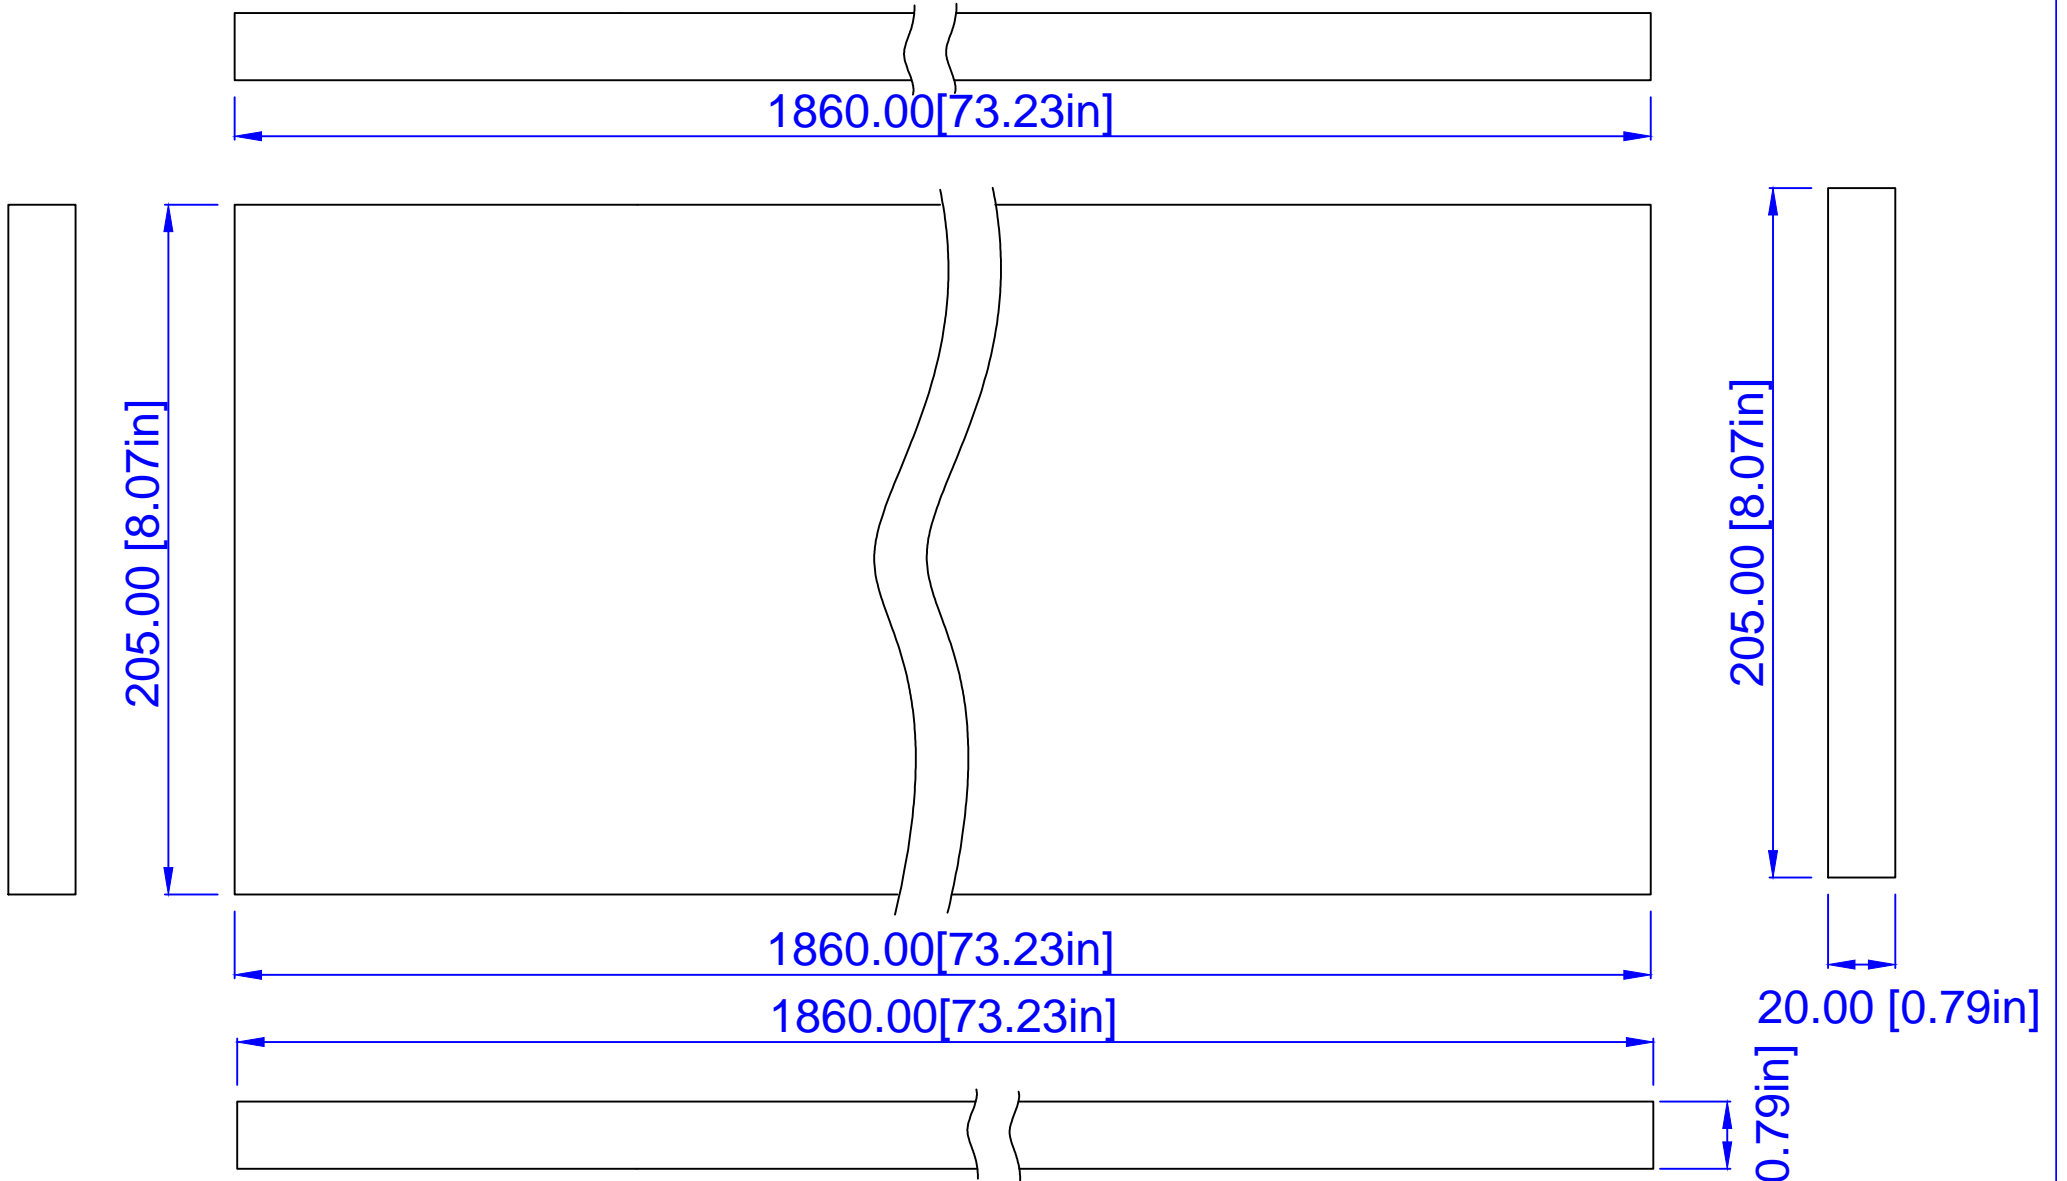

REVISED BY: Lina.L REVISED DATE:	REVISE ON:	PAGE NO:	<b>dassoXTR</b> Fused Bamboo™ for Exterior Use <small>6650 Boat Rock Blvd SW          Atlanta, GA 30336          www.dassoxtf.com          Tel: 1-404-691-6872</small>	PRODUCT: XTR-LUM20-205-UF TITLE: Profile	Thickness tolerance: ±0.2mm Width tolerance: ±0.2mm length tolerance: ±1mm
SAP V: dasso XTR			DRAWN BY: Lina.L DATE: Jan 01, 2018 SCALE: 1:1 CONTACT: 1-404-691-6872	FILE: XTR-LUM20-205-UF.DWG	PRINTED:

REVISED BY: Lina.L	REVISE ON:	PAGE NO.:
SAP V.:	dasso XTR	

PRODUCT: XTR-LUM20-205-UF			
TITLE: Overview			
DRAWN BY: Lina.L	DATE: Jan 01, 2018	SCALE: 1:1	CONTACT: 1-404-691-6872
FILE: XTR-LUM20-205-UF.DWG		PRINTED:	

Thickness tolerance: ±0.2mm
Width tolerance: ±0.2mm
length tolerance: ±1mm

20.00 [0.79in]