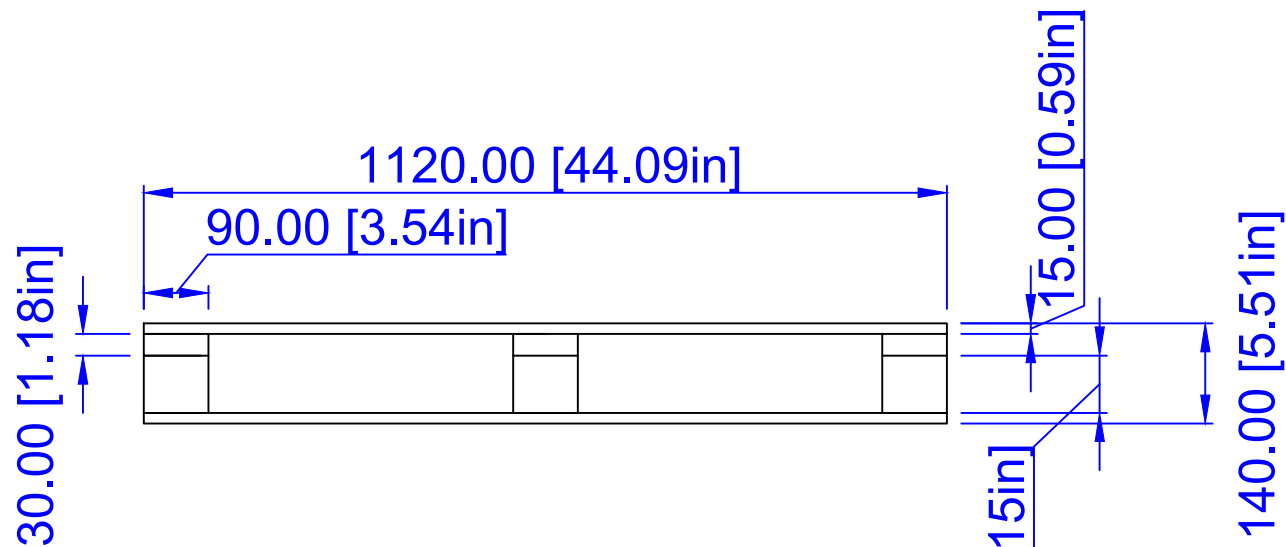

There are 4 band in the middle of the pallet

Layout: 16 rows / layer

There are 4 belts out of the pallet: after packaging the 4 belts, the wrap film is at least three layers and ensure full of the Slat.

Layout: 16 rows x 18 layers

Corner guard on each corner

REVISOR:	REVISION:	PAGE NO.:
Lina.L		
SAP V:	dasso XTR	

PRODUCT: EPC-LUM30-65F-PP		Thickness tolerance: ±1mm	
TITLE: Pallet Layout		Width tolerance: ±0.2mm	
DRAWN BY: Lina.L DATE: Jan 01, 2019 SCALE: 1:1		length tolerance: ±1mm	
CONTACT: 1-404-691-6872			
FILE: EPC-LUM30-65F-PP.DWG		PRINTED:	

Side view

Top view

REVISED BY: Lina.L	REVISE ON:
REVISED DATE:	
SAP V:	
dasso XTR	

PAGE NO.
----------

6060 Boat Rock Blvd SW  
Atlanta, GA 30336  
www.dassoxt.com  
Tel: 1-404-691-6872

PRODUCT: EPC-LUM30-65F-PP			
TITLE: 20' Container Loading—18 Pallet Max			
DRAWN BY: Lina.L	DATE: Jan 01, 2019	SCALE: 1:1	CONTACT: 1-404-691-6872
FILE: EPC-LUM30-65F-PP.DWG		PRINTED:	

Dimensions: Interior