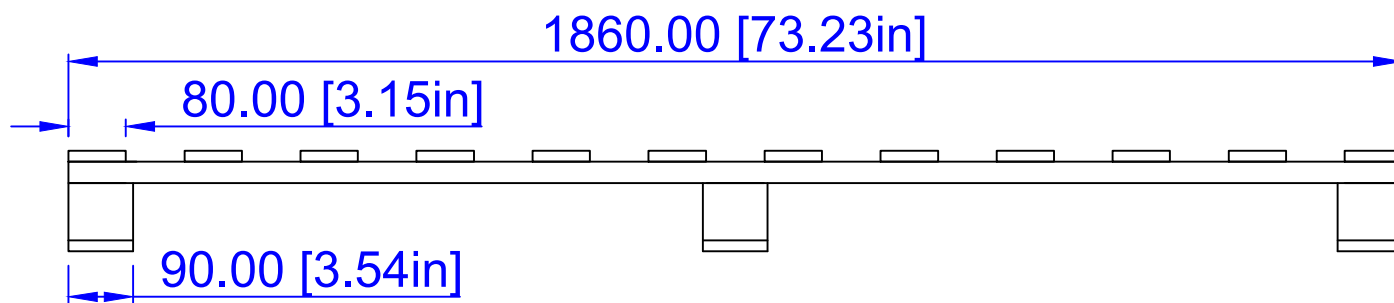

Side view

REVISOR:	REVISION:
Lina.L	
REVISOR DATE:	
SAP V:	
dasso XTR	

PAGE NO.

dassoXTR
Fused Bamboo® for Exterior Use
6060 Boat Rock Blvd SW
Atlanta, GA 30336
www.dassoxt.com
Tel: 1-404-691-6872

PRODUCT: Wood Pallet Type 1120			
TITLE: Wood Pallet Type 1120			
DRAWN BY: Lina.L	DATE: Jan 01, 2019	SCALE: 1:1	CONTACT: 1-404-691-6872
FILE: EPC-LUM30-65F-PP.DWG		PRINTED:	

Thickness tolerance: ±1mm
Width tolerance: ±0.2mm
length tolerance: ±1mm