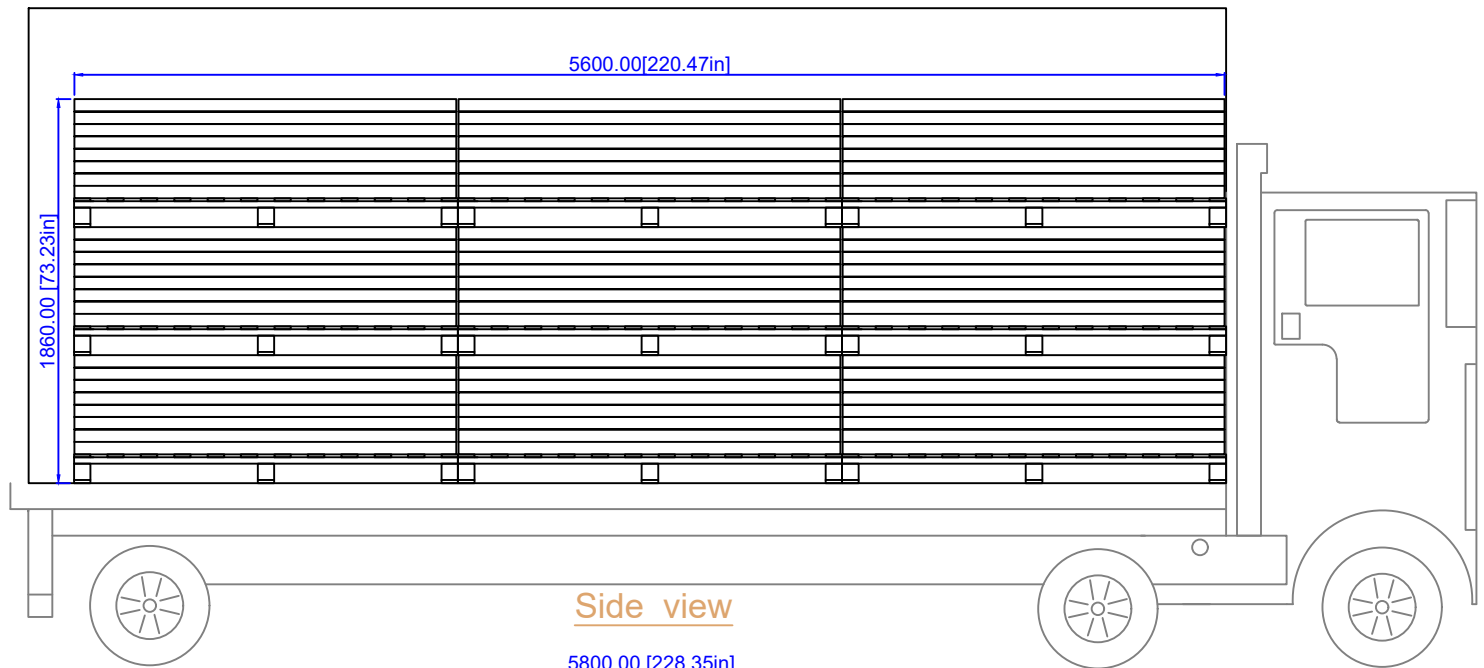

There are 4 band in the middle of the pallet

Layout: 16 rows / layer

There are 4 belts out of the pallet: after packaging the 4 belts, the wrap film is at least three layers and ensure full of the Slat.

Layout: 16 rows x 18 layers

Corner guard on each corner

REVISOR:	REVISION:	PAGE NO.:
Lina.L		
SAP V:	dasso XTR	

PRODUCT: EPC-LUM30-65F-PP		Thickness tolerance: ±1mm	
TITLE: Pallet Layout		Width tolerance: ±0.2mm	
DRAWN BY: Lina.L DATE: Jan 01, 2019 SCALE: 1:1		length tolerance: ±1mm	
CONTACT: 1-404-691-6872			
FILE: EPC-LUM30-65F-PP.DWG		PRINTED:	

Side view

Top view

REVISED BY: Lina.L	REVISE ON:
REVISED DATE:	
SAP V:	
dasso XTR	

PAGE NO.
----------

6060 Boat Rock Blvd SW  
Atlanta, GA 30336  
www.dassoxt.com  
Tel: 1-404-691-6872

PRODUCT: EPC-LUM30-65F-PP			
TITLE: 20' Container Loading—18 Pallet Max			
DRAWN BY: Lina.L	DATE: Jan 01, 2019	SCALE: 1:1	CONTACT: 1-404-691-6872
FILE: EPC-LUM30-65F-PP.DWG		PRINTED:	

Dimensions: Interior