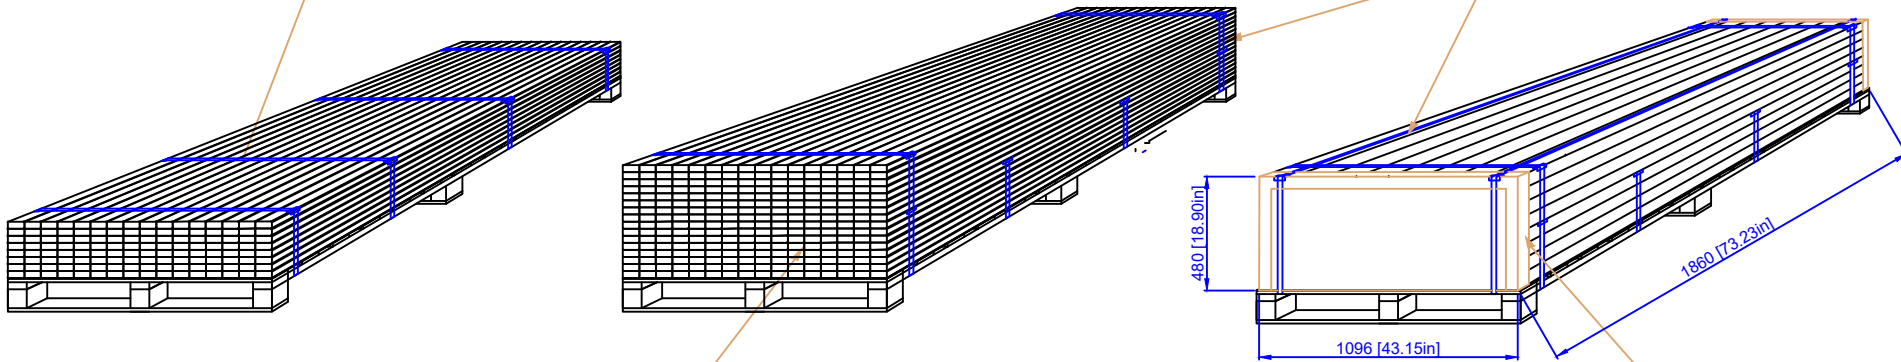

REVISED BY: Lina.L REVISED DATE:	REVISE ON:	PAGE NO:	 Fused Bamboo® for Exterior Use <small>6080 Bozell Rock Blvd SW          Atlanta, GA 30336          www.dassoxt.com          Tel: 1-404-691-6872</small>	PRODUCT: EPC-LUM30-65F-PP	Thickness tolerance: ±0.2mm
SAP V: dasso XTR	TITLE: Bundle Dimension			Width tolerance: ±0.2mm	length tolerance: ±1mm
DRAWN BY: Lina.L		DATE: Jan 01, 2019	SCALE: 1:1	CONTACT: 1-404-691-6872	
FILE: EPC-LUM30-65F-PP.DWG				PRINTED:	

There are 4 band in the middle of the pallet

Layout: 16 rows / layer

There are 4 belts out of the pallet: after packaging the 4 belts, the wrap film is at least three layers and ensure full of the Slat.

Layout: 16 rows x 18 layers

Corner guard on each corner

REVISOR:	REVISION:	PAGE NO.:
Lina.L		
SAP V:	dasso XTR	

PRODUCT: EPC-LUM30-65F-PP		Thickness tolerance: ±1mm	
TITLE: Pallet Layout		Width tolerance: ±0.2mm	
DRAWN BY: Lina.L DATE: Jan 01, 2019 SCALE: 1:1		length tolerance: ±1mm	
CONTACT: 1-404-691-6872			
FILE: EPC-LUM30-65F-PP.DWG		PRINTED:	