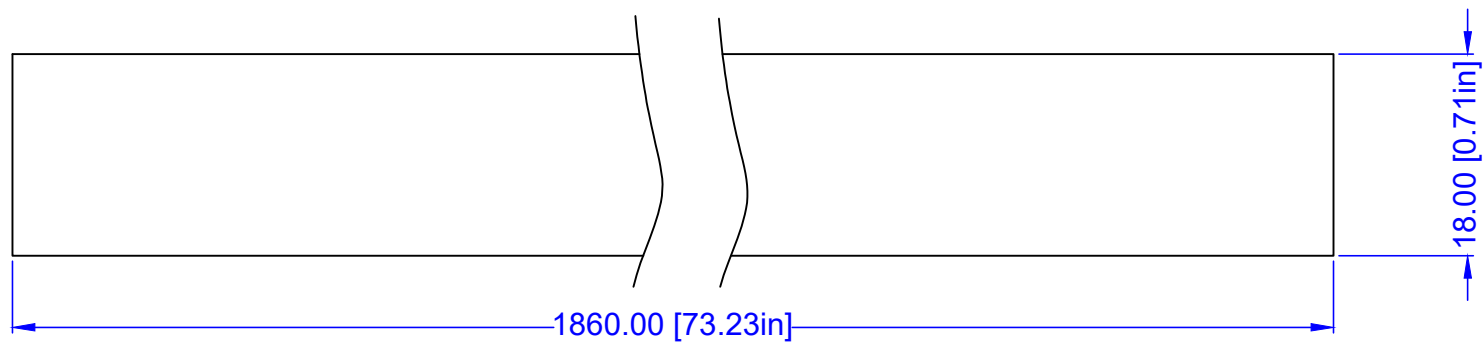

Short side outline: 118mm X 18mm

Long side outline: 1860mm X 18mm

REVISED BY: Lina.L  
REVISED DATE:

REVISE ON:

PAGE NO.:

SAP V:  
dasso XTR

**dassoXTR**  
Fused Bamboo® for Exterior Use  
6060 Boat Rock Blvd SW  
Atlanta, GA 30336  
www.dassoxt.com  
Tel: 1-404-691-6872

PRODUCT: EPC-PW18-118F-PP

TITLE: Profile

DRAWN BY: Lina.L | DATE: May 08, 2021 | SCALE: 1:1 | CONTACT: 1-404-691-6872

FILE: EPC-PW18-118F-PP.dwg

PRINTED:

Thickness tolerance: ±0.2mm

Width tolerance: ±0.2mm

length tolerance: ±1mm