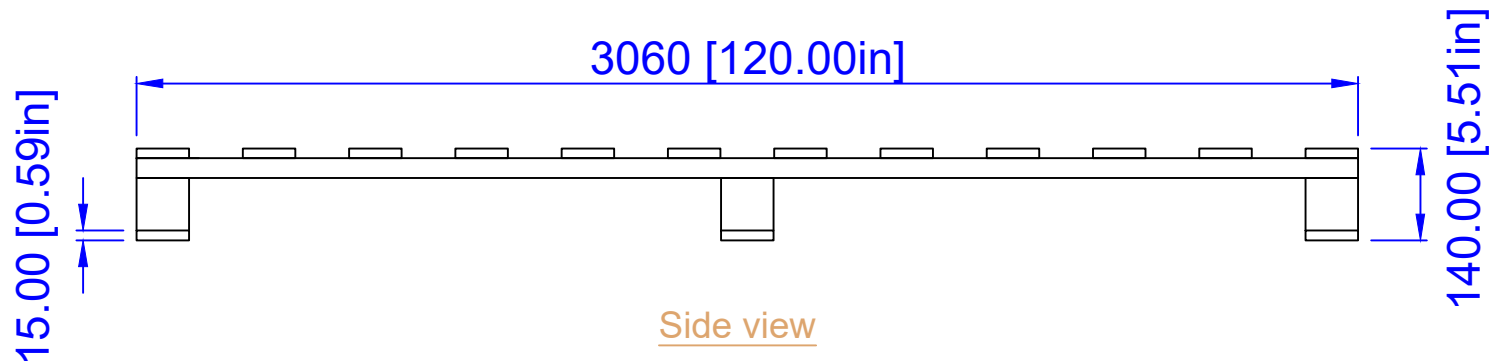

There are 4 band in the middle of the pallet

There are 4 belts out of the pallet: before packaging the 4 belts, the wrap film is at least three layers and ensure full of the decking.

Layout: 5 rows x 18 layers

Corner guard on each corner

REVISOR: Lina.L	REVISION:	PAGE NO.:
SAP V.:	dasso XTR	

PRODUCT: EPC10-LUM20-205F-UF	Thickness tolerance: ±1mm
TITLE: Pallet Layout	Width tolerance: ±1mm
DRAWN BY: Lina.L DATE: Jan 01, 2018 SCALE: 1:1 CONTACT: 1-404-691-6872	length tolerance: ±1mm
FILE: EPC10-LUM20-205F-UF.DWG	PRINTED:

SIDE VIEW

TOP VIEW

REVISOR BY: Lina.L	REVISOR ON:
REVISOR DATE:	
SAP V:	
dasso XTR	

PAGE NO.:
-----------

6060 Boat Rock Blvd SW  
Atlanta, GA 30336  
www.dassoxt.com  
Tel: 1-404-691-6872

PRODUCT: EPC10-LUM20-205F-UF		
TITLE: 20' Container Loading—18 Pallet Max		
DRAWN BY: Lina.L	DATE: Jan 01, 2018	SCALE: 1:1
CONTACT: 1-404-691-6872		
FILE: EPC10-LUM20-205F-UF.DWG	PRINTED:	

Dimensions: Interior