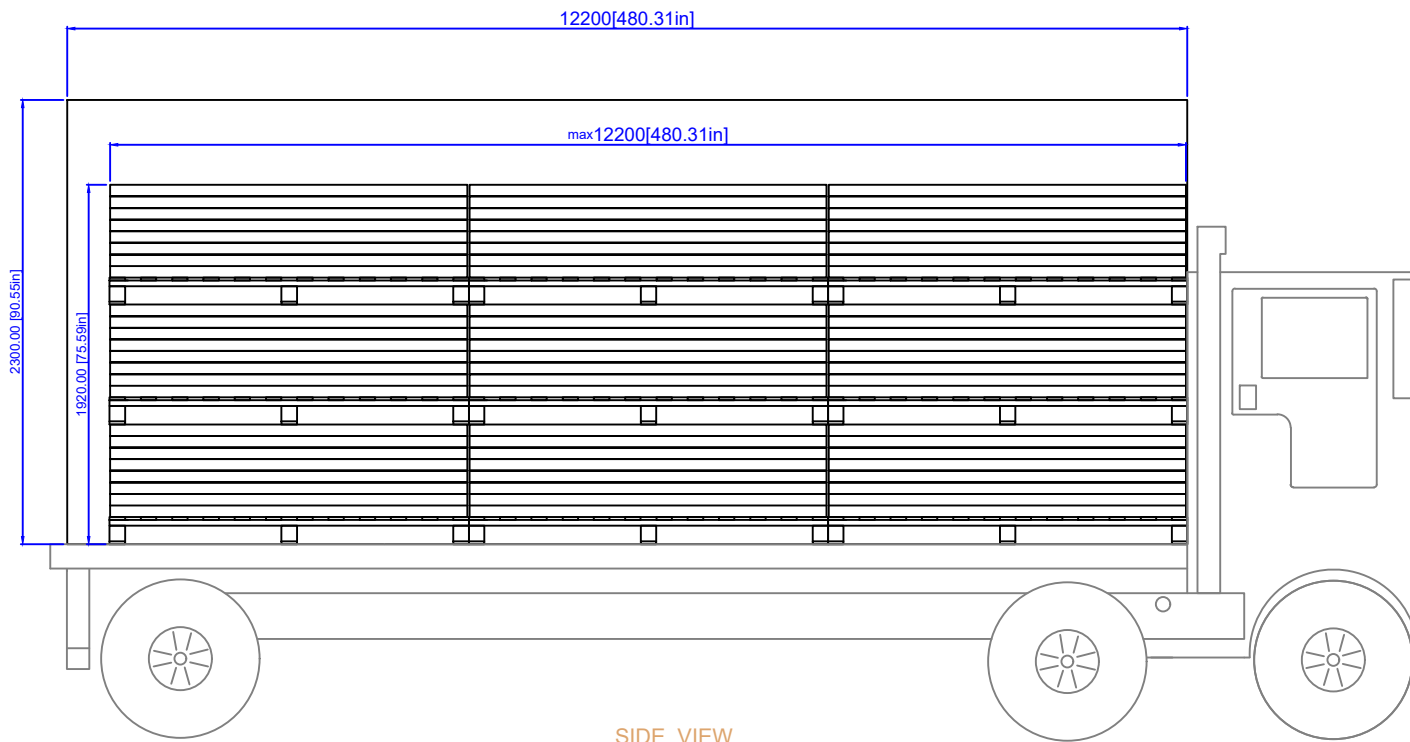

There are 4 band in the middle of the pallet

There are 4 belts out of the pallet: before packaging the 4 belts, the wrap film is at least three layers and ensure full of the decking.

Layout: 5 rows x 18 layers

Corner guard on each corner

REVISOR: Lina.L	REVISION:	PAGE NO.:
SAP V.:	dasso XTR	

PRODUCT: EPC10-LUM20-205F-UF	Thickness tolerance: ±1mm
TITLE: Pallet Layout	Width tolerance: ±1mm
DRAWN BY: Lina.L DATE: Jan 01, 2018 SCALE: 1:1 CONTACT: 1-404-691-6872	length tolerance: ±1mm
FILE: EPC10-LUM20-205F-UF.DWG	PRINTED:

SIDE VIEW

TOP VIEW

REVISOR BY: Lina.L	REVISOR ON:
REVISOR DATE:	
SAP V:	
dasso XTR	

PAGE NO.:
-----------

6060 Boat Rock Blvd SW  
Atlanta, GA 30336  
www.dassoxt.com  
Tel: 1-404-691-6872

PRODUCT: EPC10-LUM20-205F-UF		
TITLE: 20' Container Loading—18 Pallet Max		
DRAWN BY: Lina.L	DATE: Jan 01, 2018	SCALE: 1:1
CONTACT: 1-404-691-6872		
FILE: EPC10-LUM20-205F-UF.DWG	PRINTED:	

Dimensions: Interior