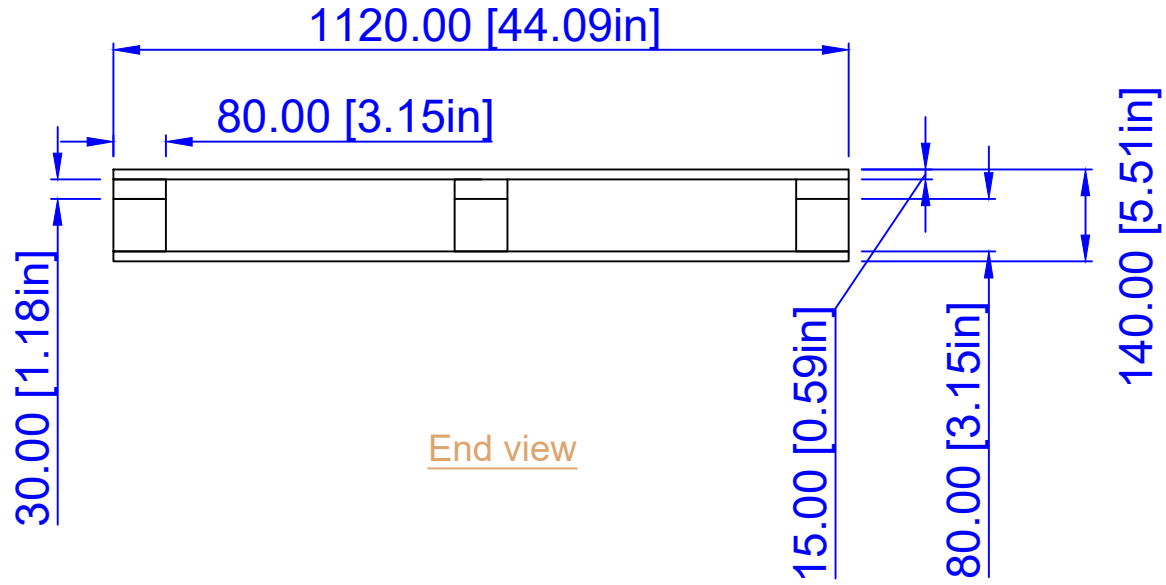

There are 4 band in the middle of the pallet

There are 4 belts out of the pallet: before packaging the 4 belts, the wrap film is at least three layers and ensure full of the decking.

Layout: 5 rows x 18 layers

Corner guard on each corner

REVISOR: Lina.L	REVISION:	PAGE NO.:
SAP V.:	dasso XTR	

PRODUCT: EPC10-LUM20-205F-UF	Thickness tolerance: ±1mm
TITLE: Pallet Layout	Width tolerance: ±1mm
DRAWN BY: Lina.L DATE: Jan 01, 2018 SCALE: 1:1 CONTACT: 1-404-691-6872	length tolerance: ±1mm
FILE: EPC10-LUM20-205F-UF.DWG	PRINTED:

PRODUCT: Wood Pallet Type 1120		
TITLE: Wood Pallet Type 1120		
DRAWN BY: Lina.L	DATE: Jan 01, 2018	SCALE: 1:1
CONTACT: 1-404-691-6872		PRINTED:
FILE: EPC10-LUM20-205F-UF.DWG		

Thickness tolerance: ±1mm
Width tolerance: ±1mm
length tolerance: ±1mm

Dimensions: Interior