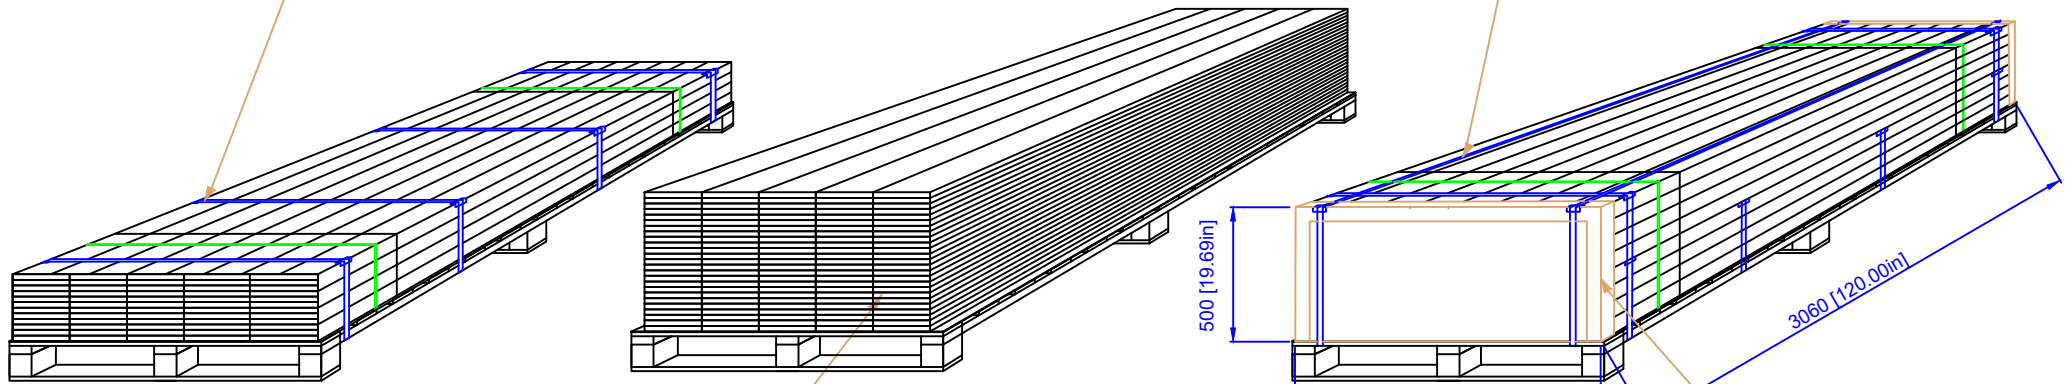

There are 4 band in the middle of the pallet

There are 4 belts out of the pallet: before packaging the 4 belts, the wrap film is at least three layers and ensure full of the decking.

Layout: 5 rows x 18 layers

Corner guard on each corner

REVISOR: Lina.L	REVISION:	PAGE NO.:
SAP V.:	dasso XTR	

PRODUCT: EPC10-LUM20-205F-UF	Thickness tolerance: ±1mm
TITLE: Pallet Layout	Width tolerance: ±1mm
DRAWN BY: Lina.L DATE: Jan 01, 2018 SCALE: 1:1 CONTACT: 1-404-691-6872	length tolerance: ±1mm
FILE: EPC10-LUM20-205F-UF.DWG	PRINTED:

SIDE VIEW

TOP VIEW

REVISOR BY: Lina.L	REVISOR ON:
REVISOR DATE:	
SAP V:	
dasso XTR	

PAGE NO.:
-----------

6060 Boat Rock Blvd SW  
Atlanta, GA 30336  
www.dassoxt.com  
Tel: 1-404-691-6872

PRODUCT: EPC10-LUM20-205F-UF		
TITLE: 20' Container Loading—18 Pallet Max		
DRAWN BY: Lina.L	DATE: Jan 01, 2018	SCALE: 1:1
CONTACT: 1-404-691-6872		
FILE: EPC10-LUM20-205F-UF.DWG	PRINTED:	