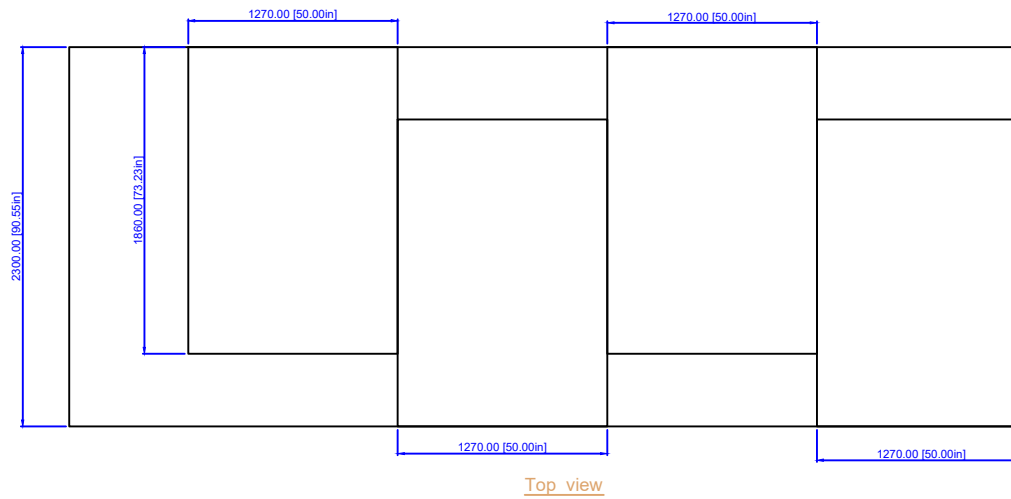

Thickness tolerance: ±1mm
Width tolerance: ±1mm
length tolerance: ±1mm

There are 4 band in the middle of the pallet

There are 4 belts out of the pallet: before packaging the 4 belts, the wrap film is at least three layers and ensure full of the decking.

Layout: 1 rows x 10 layers

Corner guard on each corner

REVISED BY: Lina.L	REVISE ON:
REVISED DATE:	
SAP V:	
dasso XTR	

PAGE NO:

PRODUCT: XTR-PAN40	SCALE:
TITLE: Pallet Layo□	
DRAWN BY: Lina.L	DATE: Jan 01, 2018
1:1	CONTACT: 1-404-691-6872
FILE: XTR-PAN40.DWG	PRINTED:

Thickness tolerance: ±1mm
Width tolerance: ±1mm
length tolerance: ±1mm

REVISED BY: Lina.L REVISED DATE: SAP-V: dasso XTR	REVISE ON: PAGE NO:  Fused Bamboo® for Exterior Use 6060 Boat Hook Blvd SW Atlanta, GA 30336 www.dassoxtr.com Tel: 1-404-691-6872	PRODUCT: XTR-PAN40 TITLE: 20' Container Loading—16 Pallet Max DRAWN BY: Lina.L DATE: Jan 01, 2018 SCALE: 1:1 CONTACT: 1-404-691-6872 FILE: XTR-PAN40.DWG	Dimensions: Interior
---	---	---	----------------------