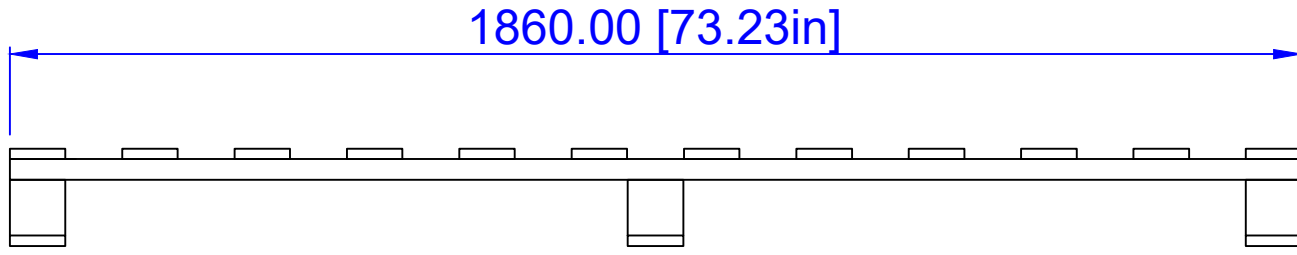

End view

Side view

REVISED BY: Lina.L	REVISE ON: REVISOR DATE:
SAP V: dasso XTR	

PAGE NO.:

PRODUCT: Wood Pallet Type 1270			
TITLE: Wood Pallet Type 1270			
DRAWN BY: Lina.L	DATE: Jan 01, 2018	SCALE: 1:1	CONTACT: 1-404-691-6872
FILE: XTR-PAN40.DWG		PRINTED:	

Thickness tolerance: ±1mm
Width tolerance: ±1mm
length tolerance: ±1mm

There are 4 band in the middle of the pallet

There are 4 belts out of the pallet: before packaging the 4 belts, the wrap film is at least three layers and ensure full of the decking.

Layout: 1 rows x 10 layers

Corner guard on each corner

REVISED BY: Lina.L	REVISE ON:
REVISED DATE:	
SAP V:	
dasso XTR	

PAGE NO:

PRODUCT: XTR-PAN40	SCALE:
TITLE: Pallet Layo□	
DRAWN BY: Lina.L	DATE: Jan 01, 2018
1:1	CONTACT: 1-404-691-6872
FILE: XTR-PAN40.DWG	PRINTED:

Thickness tolerance: ±1mm
Width tolerance: ±1mm
length tolerance: ±1mm

REVISED BY: Lina.L REVISED DATE: SAP-V: dasso XTR	REVISE ON: PAGE NO:  Fused Bamboo® for Exterior Use 6060 Boat Hook Blvd SW Atlanta, GA 30336 www.dassoxtr.com Tel: 1-404-691-6872	PRODUCT: XTR-PAN40 TITLE: 20' Container Loading—16 Pallet Max DRAWN BY: Lina.L DATE: Jan 01, 2018 SCALE: 1:1 CONTACT: 1-404-691-6872 FILE: XTR-PAN40.DWG	Dimensions: Interior
---	---	---	----------------------