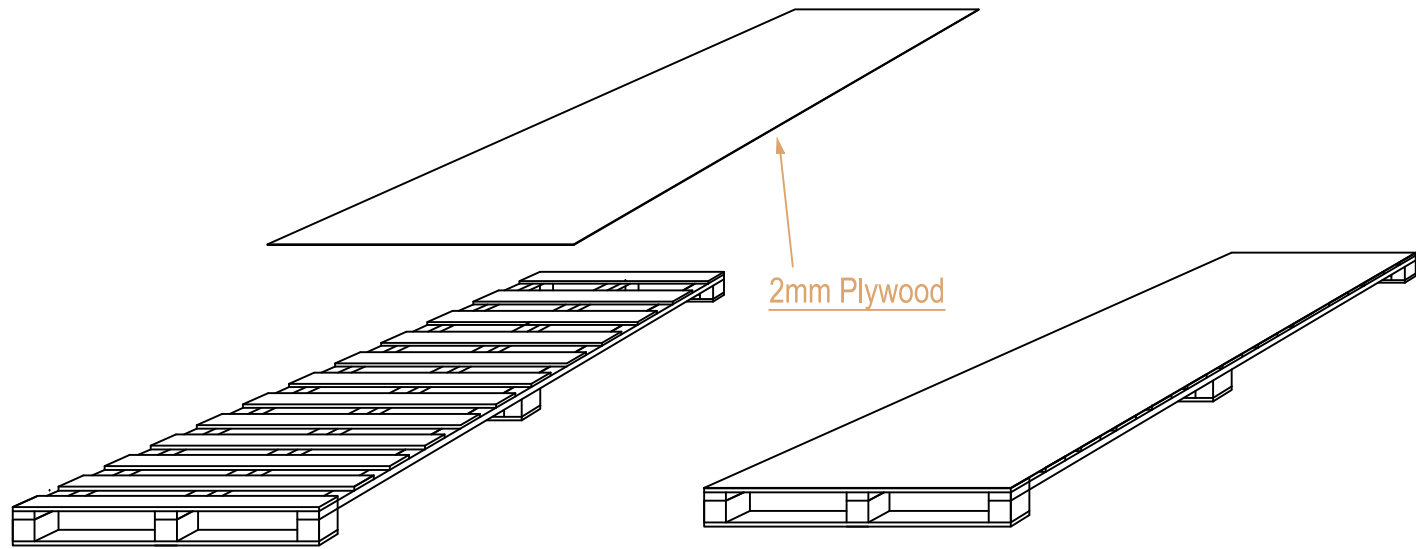

End view

Side view

REVISED BY: Lina.L	REVISE ON: REVISOR DATE:
SAP V: dasso XTR	

PAGE NO.:

PRODUCT: Wood Pallet Type 1270			
TITLE: Wood Pallet Type 1270			
DRAWN BY: Lina.L	DATE: Jan 01, 2018	SCALE: 1:1	CONTACT: 1-404-691-6872
FILE: XTR-PAN40.DWG		PRINTED:	

Thickness tolerance: ±1mm
Width tolerance: ±1mm
length tolerance: ±1mm

There are 4 band in the middle of the pallet

There are 4 belts out of the pallet: before packaging the 4 belts, the wrap film is at least three layers and ensure full of the decking.

Layout: 1 rows x 10 layers

Corner guard on each corner

REVISED BY: Lina.L	REVISE ON:
REVISED DATE:	
SAP V:	
dasso XTR	

PAGE NO:

PRODUCT: XTR-PAN40	SCALE:
TITLE: Pallet Layo□	
DRAWN BY: Lina.L	DATE: Jan 01, 2018
1:1	CONTACT: 1-404-691-6872
FILE: XTR-PAN40.DWG	PRINTED:

Thickness tolerance: ±1mm
Width tolerance: ±1mm
length tolerance: ±1mm

REVISED BY: Lina.L REVISED DATE: SAP-V: dasso XTR	REVISE ON: PAGE NO:  Fused Bamboo® for Exterior Use 6060 Boat Hook Blvd SW Atlanta, GA 30336 www.dassoxtr.com Tel: 1-404-691-6872	PRODUCT: XTR-PAN40 TITLE: 20' Container Loading—16 Pallet Max DRAWN BY: Lina.L DATE: Jan 01, 2018 SCALE: 1:1 CONTACT: 1-404-691-6872 FILE: XTR-PAN40.DWG	Dimensions: Interior
---	---	---	----------------------