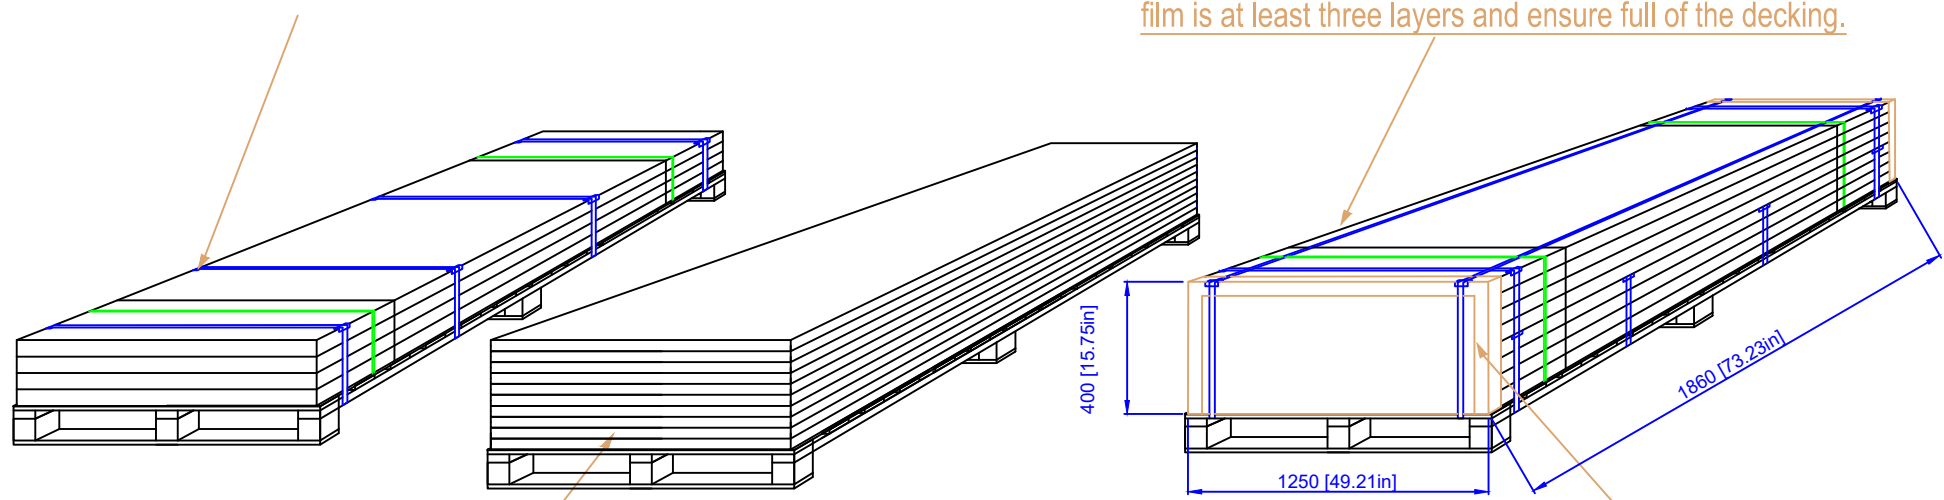

End view

Side view

REVISED BY: Lina.L	REVISE ON: REVISOR DATE:
SAP V: dasso XTR	

PAGE NO.:

PRODUCT: Wood Pallet Type 1270			
TITLE: Wood Pallet Type 1270			
DRAWN BY: Lina.L	DATE: Jan 01, 2018	SCALE: 1:1	CONTACT: 1-404-691-6872
FILE: XTR-PAN40.DWG		PRINTED:	

Thickness tolerance: ±1mm
Width tolerance: ±1mm
length tolerance: ±1mm

There are 4 band in the middle of the pallet

There are 4 belts out of the pallet: before packaging the 4 belts, the wrap film is at least three layers and ensure full of the decking.

Layout: 1 rows x 10 layers

Corner guard on each corner

REVISED BY: Lina.L	REVISE ON:
REVISED DATE:	
SAP V:	
dasso XTR	

PAGE NO:

PRODUCT: XTR-PAN40	SCALE:
TITLE: Pallet Layo□	
DRAWN BY: Lina.L	DATE: Jan 01, 2018
1:1	CONTACT: 1-404-691-6872
FILE: XTR-PAN40.DWG	PRINTED:

Thickness tolerance: ±1mm
Width tolerance: ±1mm
length tolerance: ±1mm

REVISED BY: Lina.L REVISED DATE: SAP-V: dasso XTR	REVISE ON: PAGE NO:  Fused Bamboo® for Exterior Use 6060 Boat Hook Blvd SW Atlanta, GA 30336 www.dassoxtr.com Tel: 1-404-691-6872	PRODUCT: XTR-PAN40 TITLE: 20' Container Loading—16 Pallet Max DRAWN BY: Lina.L DATE: Jan 01, 2018 SCALE: 1:1 CONTACT: 1-404-691-6872 FILE: XTR-PAN40.DWG	Dimensions: Interior
---	---	---	----------------------