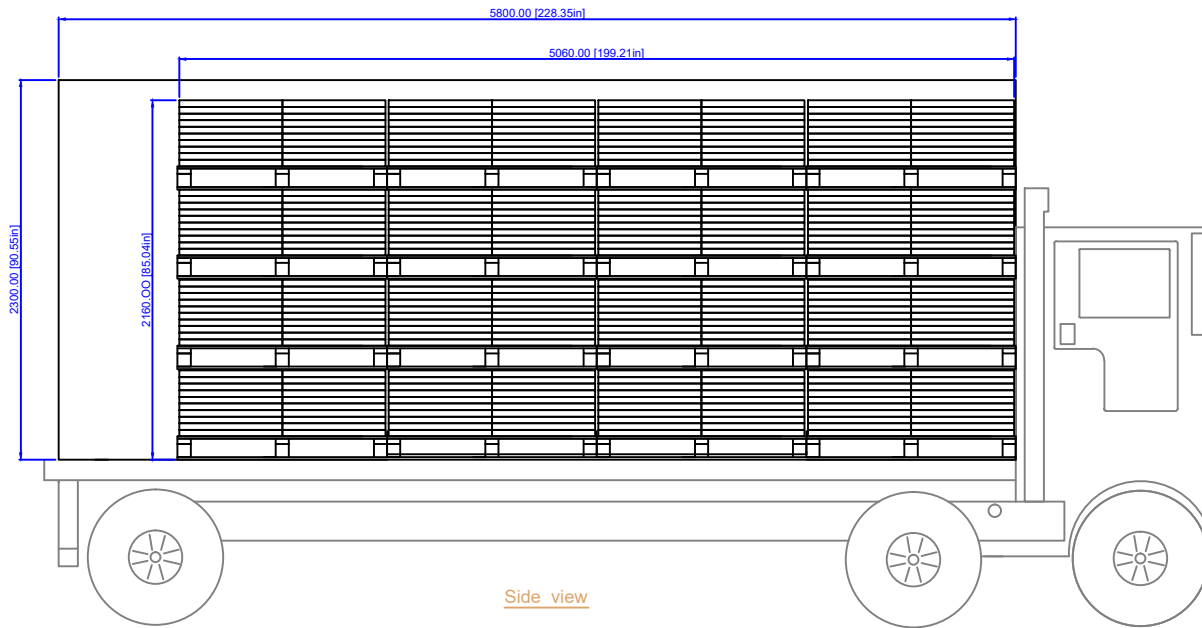

Thickness tolerance: ±1mm
Width tolerance: ±1mm
length tolerance: ±1mm

There are 4 band in the middle of the pallet

There are 4 belts out of the pallet: before packaging the 4 belts, the wrap film is at least three layers and ensure full of the decking.

Layout: 1 rows x 10 layers

Corner guard on each corner

REVISED BY: Lina.L	REVISE ON:
REVISED DATE:	
SAP V:	
dasso XTR	

PAGE NO:

PRODUCT: XTR-PAN40	SCALE:
TITLE: Pallet Layo□	
DRAWN BY: Lina.L	DATE: Jan 01, 2018
1:1	CONTACT: 1-404-691-6872
FILE: XTR-PAN40.DWG	PRINTED:

Thickness tolerance: ±1mm
Width tolerance: ±1mm
length tolerance: ±1mm

REVISED BY: Lina.L REVISED DATE: SAP-V: dasso XTR	REVISE ON: PAGE NO:  Fused Bamboo® for Exterior Use 6060 Boat Hook Blvd SW Atlanta, GA 30336 www.dassoxtr.com Tel: 1-404-691-6872	PRODUCT: XTR-PAN40 TITLE: 20' Container Loading—16 Pallet Max DRAWN BY: Lina.L DATE: Jan 01, 2018 SCALE: 1:1 CONTACT: 1-404-691-6872 FILE: XTR-PAN40.DWG	Dimensions: Interior
---	---	---	----------------------